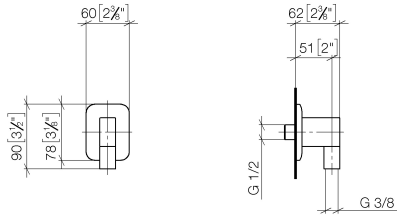

28 450 845

- 3/8" shower outlet
- rosette 60 x 78 mm
- 1/2" connection
- WRAS 2310091

Intrinsic protection against back flow.

	Matte Black	28 450 845-33
	Chrome	28 450 845-00
	Brushed Platinum	28 450 845-06
	Dark Chrome	28 450 845-19
	Brushed Light Gold	28 450 845-27
	Brushed Chrome	28 450 845-93
	Brushed Dark Platinum	28 450 845-99

Recommended miscellaneous

- Concealed wall elbow -** 35 085 970 90
- max. recess depth 163 mm
 - min. recess depth 90 mm

28 450 845

mm [inches]

Flow rate chart

Codes & Standards

Scottish Water
Byelaws

UK Water Supply
Regulations

LISSÉ Wall elbow - Matte Black

LISSÉ

28 450 845

Certificates

WRAS_2310

28 450 845

Product version from 3/2/2021

LISSÉ Wall elbow - Matte Black