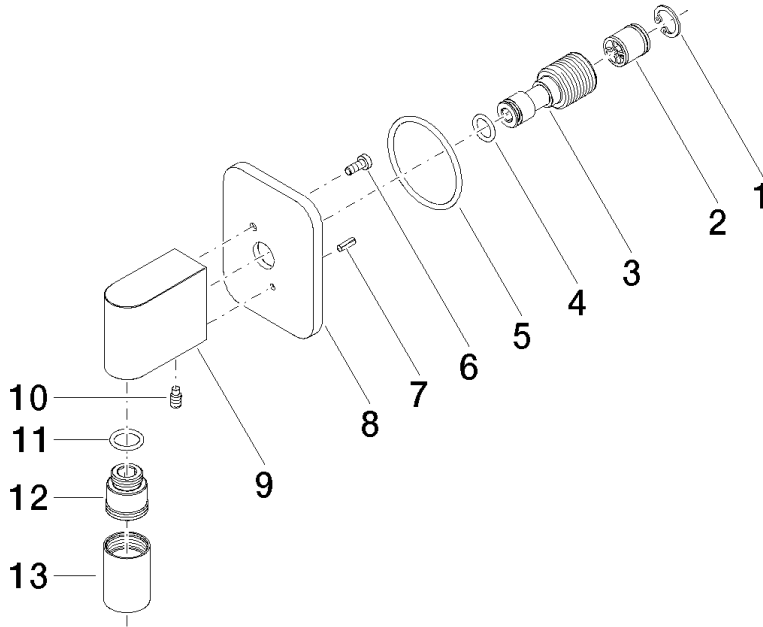

28 450 845

Product version from 3/2/2021