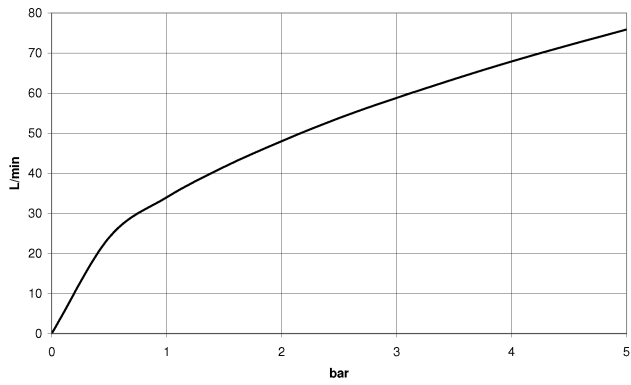

28 450 845

- 3/8" shower outlet
- rosette 60 x 78 mm
- 1/2" connection
- WRAS

Intrinsic protection against back flow.

	Brushed Bronze	28 450 845-42
	Chrome	28 450 845-00
	Brushed Platinum	28 450 845-06
	Dark Chrome	28 450 845-19
	Light Gold	28 450 845-26
	Brushed Light Gold	28 450 845-27
	Matte Black	28 450 845-33
	Brushed Chrome	28 450 845-93
	Brushed Dark Platinum	28 450 845-99

Recommended miscellaneous

- Concealed wall elbow -**
- min. recess depth mm
 - max. recess depth mm

35 085 970 90

28 450 845

mm [inches]

Flow rate chart

Codes & Standards

Scottish Water
Byelaws