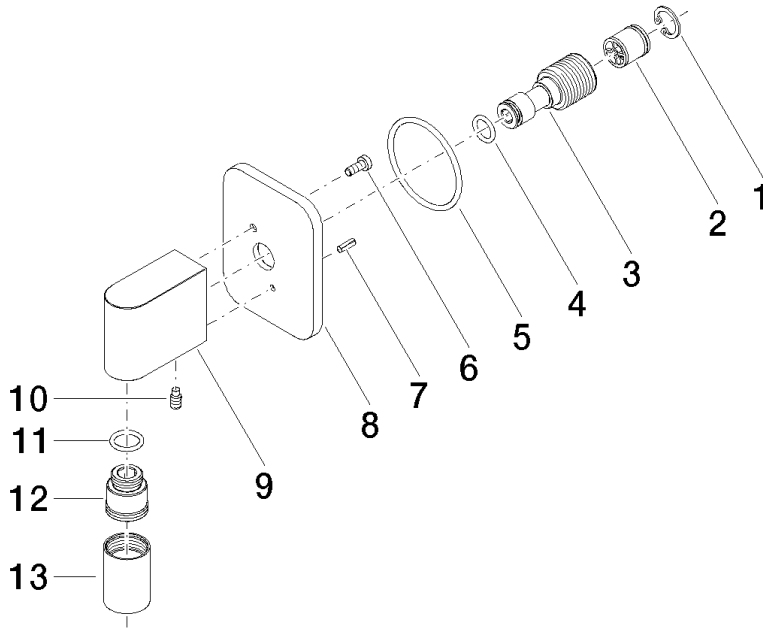

28 450 845

- 3/8" shower outlet
- rosette 60 x 78 mm
- 1/2" connection
- WRAS 2310091

Intrinsic protection against back flow.

	Brushed Chrome	28 450 845-93
	Chrome	28 450 845-00
	Brushed Platinum	28 450 845-06
	Dark Chrome	28 450 845-19
	Brushed Light Gold	28 450 845-27
	Matte Black	28 450 845-33
	Brushed Dark Platinum	28 450 845-99

Recommended miscellaneous

- Concealed wall elbow -** 35 085 970 90
- min. recess depth 90 mm
 - max. recess depth 163 mm

28 450 845

mm [inches]

Flow rate chart

Codes & Standards

ASME A112.18.1

cUPC

Scottish Water
Byelaws

UK Water Supply
Regulations

LISSÉ Wall elbow - Brushed Chrome

LISSÉ

28 450 845

Certificates

IAPMO_4976

WRAS_2310

28 450 845

Product version from 3/9/2016 to 7/6/2018

Product version from 7/6/2018 to 3/2/2021

Product version from 3/2/2021

LISSÉ Wall elbow - Brushed Chrome

LISSÉ

28 450 845

Spare parts list