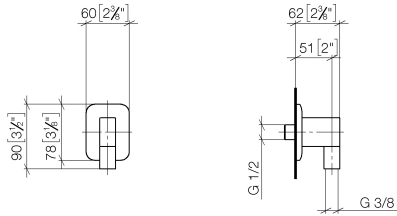

28 450 845

- 3/8" shower outlet
- rosette 60 x 78 mm
- 1/2" connection
- WRAS 2310091

Intrinsic protection against back flow.

	Brushed Chrome	28 450 845-93
	Chrome	28 450 845-00
	Brushed Platinum	28 450 845-06
	Dark Chrome	28 450 845-19
	Brushed Light Gold	28 450 845-27
	Matte Black	28 450 845-33
	Brushed Dark Platinum	28 450 845-99

Recommended miscellaneous

- Concealed wall elbow -** 35 085 970 90
- min. recess depth 90 mm
 - max. recess depth 163 mm

28 450 845

mm [inches]

Flow rate chart

Codes & Standards

ASME A112.18.1

cUPC