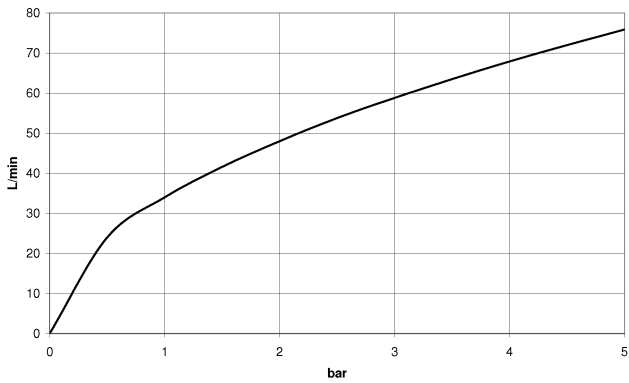

28 450 845

- 3/8" shower outlet
- rosette 60 x 78 mm
- 1/2" connection
- WRAS 2310091

Intrinsic protection against back flow.

	Brushed Chrome	28 450 845-93
	Chrome	28 450 845-00
	Brushed Platinum	28 450 845-06
	Dark Chrome	28 450 845-19
	Brushed Light Gold	28 450 845-27
	Matte Black	28 450 845-33
	Brushed Dark Platinum	28 450 845-99

Recommended miscellaneous

- Concealed wall elbow -** 35 085 970 90
- min. recess depth 90 mm
 - max. recess depth 163 mm

28 450 845

mm [inches]

Flow rate chart

Codes & Standards

ASME A112.18.1

cUPC