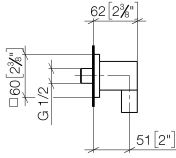

Wall elbow - Chrome

IMO

28 450 980

- 3/8" shower outlet
- rosette 60 x 60 mm
- 1/2" connection
- WRAS 2310091

Intrinsic protection against back flow.

Fits: IMO, MEM, CL.1, CYO

	Chrome	28 450 980-00
	Brushed Platinum	28 450 980-06
	Platinum	28 450 980-08
	Durabrand (23kt Gold)	28 450 980-09
	Dark Chrome	28 450 980-19
	Brushed Light Gold	28 450 980-27
	Brushed Durabrand (23kt Gold)	28 450 980-28
	Matte Black	28 450 980-33
	Brushed Champagne (22kt Gold)	28 450 980-46
	Champagne (22kt Gold)	28 450 980-47
	Brushed Chrome	28 450 980-93
	Brushed Dark Platinum	28 450 980-99

Recommended miscellaneous

- Concealed wall elbow -** 35 085 970 90
- max. recess depth 163 mm
 - min. recess depth 90 mm

28 450 980

mm [inches]

Flow rate chart

Certificates

IAPMO_4976 (5). Belgaqua_22_280_2 WRAS_2310091. WRAS_1807022.
7_7.

28 450 980

Spare parts list

No.	Item Number	Name	Quantity used	Delivery time
1	09 16 01 014 90	ring	1	2
2	90 23 01 141 00 90	back-flow preventer	1	2
3	09 24 03 116 20 90	nipple	1	2
4	09 14 10 008 90	seal	1	2
5	09 14 10 142 90	seal	1	2
6	09 30 30 054 90	screw	1	2
7	09 31 11 026 90	pin	1	2
8	09 27 82 006-00	rosette	1	10
9	09 11 03 046-00	connection	1	10
10	09 31 11 005 90	pin	1	2
11	90 14 10 077 00 90	seal	1	2
12	09 24 03 107 20 90	nipple	1	2
13	90 21 02 069 00-00	cover	1	10