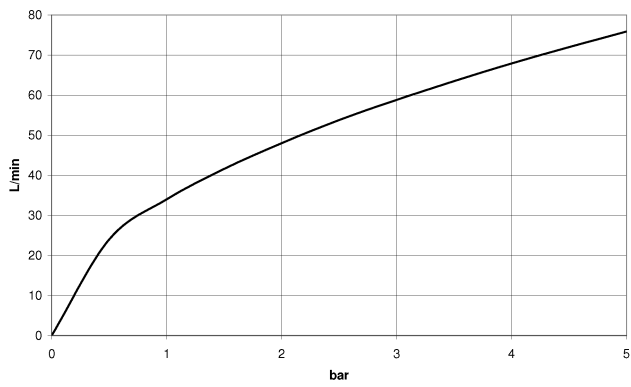

Wall elbow - Platinum

IMO

28 450 980

- 3/8" shower outlet
- rosette 60 x 60 mm
- 1/2" connection

Intrinsic protection against back flow.

Fits: IMO, MEM, CL.1, CYO

	Platinum	28 450 980-08
	Chrome	28 450 980-00
	Brushed Platinum	28 450 980-06
	Durabress (23kt Gold)	28 450 980-09
	Dark Chrome	28 450 980-19
	Brushed Light Gold	28 450 980-27
	Brushed Durabress (23kt Gold)	28 450 980-28
	Matte Black	28 450 980-33
	Brushed Champagne (22kt Gold)	28 450 980-46
	Champagne (22kt Gold)	28 450 980-47
	Brushed Chrome	28 450 980-93
	Brushed Dark Platinum	28 450 980-99

Recommended miscellaneous

- Concealed wall elbow -** 35 085 970 90
- max. recess depth 163 mm
 - min. recess depth 90 mm

28 450 980

mm [inches]

Flow rate chart

Certificates

IAPMO_4976 (5). Belgaqua_22_280_2 WRAS_2310091. WRAS_1807022.
7_7.