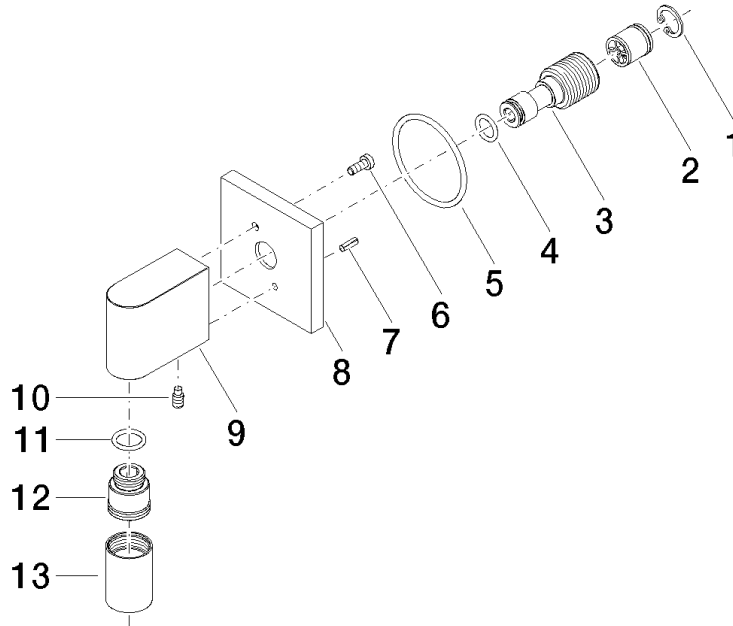

28 450 980

- 3/8" shower outlet
- rosette 60 x 60 mm
- 1/2" connection

Intrinsic protection against back flow.

Fits: IMO, MEM, CL.1, CYO

	Durabronz (23kt Gold)	28 450 980-09
	Chrome	28 450 980-00
	Brushed Platinum	28 450 980-06
	Platinum	28 450 980-08
	Dark Chrome	28 450 980-19
	Brushed Light Gold	28 450 980-27
	Brushed Durabronz (23kt Gold)	28 450 980-28
	Matte Black	28 450 980-33
	Brushed Champagne (22kt Gold)	28 450 980-46
	Champagne (22kt Gold)	28 450 980-47
	Brushed Chrome	28 450 980-93
	Brushed Dark Platinum	28 450 980-99

28 450 980

mm [inches]

Flow rate chart

Certificates

Belgaqua_22_280_2 WRAS_2310091. WRAS_1807022.
7_7.

28 450 980

Parts for other finishes can be found here: [Chrome](#)

Spare parts list

No.	Item Number	Name	Quantity used	Delivery time
1	09 16 01 014 90	ring	1	2
2	90 23 01 141 00 90	back-flow preventer	1	2
3	09 24 03 116 20 90	nipple	1	2
4	09 14 10 008 90	seal	1	2
5	09 14 10 142 90	seal	1	2
6	09 30 30 054 90	screw	1	2
7	09 31 11 026 90	pin	1	2
8	09 27 82 006-09	rosette	1	40
9	09 11 03 046-09	connection	1	40
10	09 31 11 005 90	pin	1	2
11	90 14 10 077 00 90	seal	1	2
12	09 24 03 107 20 90	nipple	1	2
13	90 21 02 069 00-09	cover	1	40