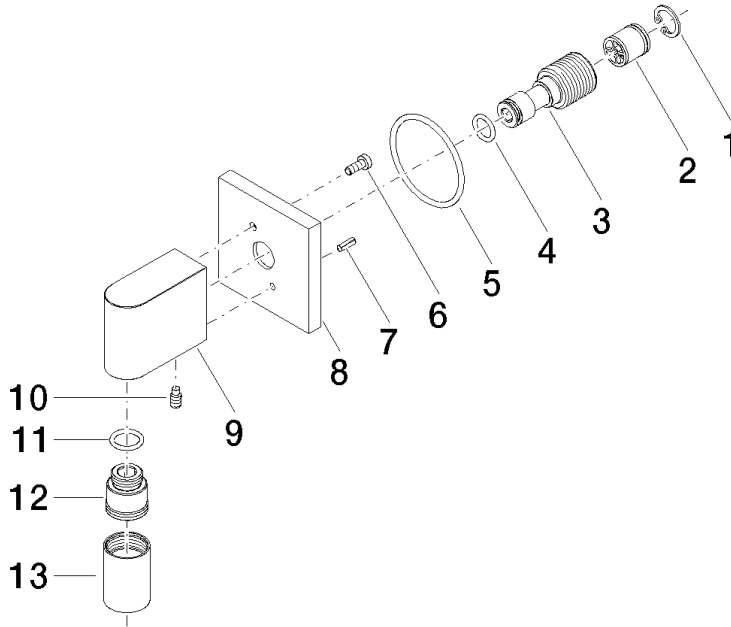

Wall elbow - Brushed Light Gold

IMO

28 450 980

- 3/8" shower outlet
- rosette 60 x 60 mm
- 1/2" connection
- WRAS 2310091

Intrinsic protection against back flow.

Fits: IMO, MEM, CL.1, CYO

	Brushed Light Gold	28 450 980-27
	Chrome	28 450 980-00
	Brushed Platinum	28 450 980-06
	Platinum	28 450 980-08
	Durabrand (23kt Gold)	28 450 980-09
	Dark Chrome	28 450 980-19
	Brushed Durabrand (23kt Gold)	28 450 980-28
	Matte Black	28 450 980-33
	Brushed Champagne (22kt Gold)	28 450 980-46
	Champagne (22kt Gold)	28 450 980-47
	Brushed Chrome	28 450 980-93
	Brushed Dark Platinum	28 450 980-99

Recommended miscellaneous

Concealed wall elbow -

35 085 970 90

- min. recess depth 90 mm
- max. recess depth 163 mm

28 450 980

mm [inches]

Flow rate chart

Codes & Standards

EN 1717

Scottish Water
Byelaws

UK Water Supply
Regulations

Wall elbow - Brushed Light Gold

IMO

28 450 980

Certificates

WRAS_2310

Belgaqua_22_280_2

28 450 980

Product version from 3/2/2021

Wall elbow - Brushed Light Gold

IMO

28 450 980

Spare parts list

Product version from 3/2/2021