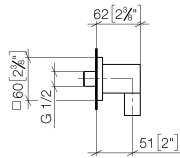

Wall elbow - Brushed Light Gold

IMO

28 450 980

- 3/8" shower outlet
- rosette 60 x 60 mm
- 1/2" connection
- WRAS 2310091

Intrinsic protection against back flow.

Fits: IMO, MEM, CL.1, CYO

	Brushed Light Gold	28 450 980-27
	Chrome	28 450 980-00
	Brushed Platinum	28 450 980-06
	Platinum	28 450 980-08
	Durabrand (23kt Gold)	28 450 980-09
	Dark Chrome	28 450 980-19
	Brushed Durabrand (23kt Gold)	28 450 980-28
	Matte Black	28 450 980-33
	Brushed Champagne (22kt Gold)	28 450 980-46
	Champagne (22kt Gold)	28 450 980-47
	Brushed Chrome	28 450 980-93
	Brushed Dark Platinum	28 450 980-99

Recommended miscellaneous

Concealed wall elbow -

35 085 970 90

- min. recess depth 90 mm
- max. recess depth 163 mm

28 450 980

mm [inches]

Flow rate chart

Codes & Standards

EN 1717

Scottish Water
Byelaws

UK Water Supply
Regulations

Wall elbow - Brushed Light Gold

IMO

28 450 980

Certificates

WRAS_2310

Belgaqua_22_280_2

28 450 980

Product version from 3/2/2021

Wall elbow - Brushed Light Gold

IMO

28 450 980

Spare parts list

Product version from 3/2/2021