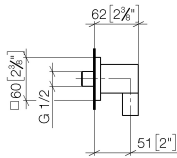

Wall elbow - Brushed Durabron (23kt Gold)

IMO

28 450 980

- 3/8" shower outlet
- rosette 60 x 60 mm
- 1/2" connection

Intrinsic protection against back flow.

Fits: IMO, MEM, CL.1, CYO

	Brushed Durabron (23kt Gold)	28 450 980-28
	Chrome	28 450 980-00
	Brushed Platinum	28 450 980-06
	Platinum	28 450 980-08
	Durabron (23kt Gold)	28 450 980-09
	Dark Chrome	28 450 980-19
	Brushed Light Gold	28 450 980-27
	Matte Black	28 450 980-33
	Brushed Champagne (22kt Gold)	28 450 980-46
	Champagne (22kt Gold)	28 450 980-47
	Brushed Chrome	28 450 980-93
	Brushed Dark Platinum	28 450 980-99

Recommended miscellaneous

**Concealed wall elbow -**

- max. recess depth 163 mm
- min. recess depth 90 mm

35 085 970 90

28 450 980

mm [inches]

Flow rate chart

Certificates

### Spare parts list

No.	Item Number	Name	Quantity used	Delivery time
1	09 16 01 014 90	ring	1	2
2	90 23 01 141 00 90	back-flow preventer	1	2
3	09 24 03 116 20 90	nipple	1	2
4	09 14 10 008 90	seal	1	2
5	09 14 10 142 90	seal	1	2
6	09 30 30 054 90	screw	1	2
7	09 31 11 026 90	pin	1	2
8	09 27 82 006-28	rosette	1	20
9	09 11 03 046-28	connection	1	20
10	09 31 11 005 90	pin	1	2
11	90 14 10 077 00 90	seal	1	2
12	09 24 03 107 20 90	nipple	1	2
13	90 21 02 069 00-28	cover	1	20