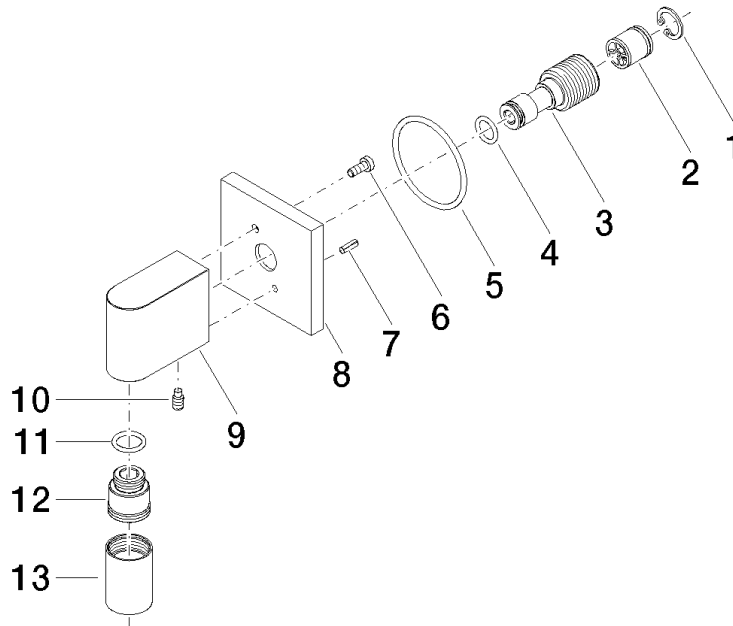

Wall elbow - Brushed Durabron (23kt Gold)

IMO

28 450 980

- 3/8" shower outlet
- rosette 60 x 60 mm
- 1/2" connection

Intrinsic protection against back flow.

Fits: IMO, MEM, CL.1, CYO

	Brushed Durabron (23kt Gold)	28 450 980-28
	Chrome	28 450 980-00
	Brushed Platinum	28 450 980-06
	Platinum	28 450 980-08
	Durabron (23kt Gold)	28 450 980-09
	Dark Chrome	28 450 980-19
	Brushed Light Gold	28 450 980-27
	Matte Black	28 450 980-33
	Brushed Champagne (22kt Gold)	28 450 980-46
	Champagne (22kt Gold)	28 450 980-47
	Brushed Chrome	28 450 980-93
	Brushed Dark Platinum	28 450 980-99

Recommended miscellaneous

**Concealed wall elbow -**

- max. recess depth 163 mm
- min. recess depth 90 mm

35 085 970 90

28 450 980

mm [inches]

Flow rate chart

Certificates

### Spare parts list

No.	Item Number	Name	Quantity used	Delivery time
1	09 16 01 014 90	ring	1	2
2	90 23 01 141 00 90	back-flow preventer	1	2
3	09 24 03 116 20 90	nipple	1	2
4	09 14 10 008 90	seal	1	2
5	09 14 10 142 90	seal	1	2
6	09 30 30 054 90	screw	1	2
7	09 31 11 026 90	pin	1	2
8	09 27 82 006-28	rosette	1	20
9	09 11 03 046-28	connection	1	20
10	09 31 11 005 90	pin	1	2
11	90 14 10 077 00 90	seal	1	2
12	09 24 03 107 20 90	nipple	1	2
13	90 21 02 069 00-28	cover	1	20