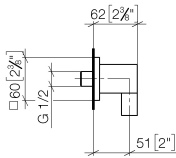

Wall elbow - Matte Black

IMO

28 450 980

- 3/8" shower outlet
- rosette 60 x 60 mm
- 1/2" connection
- WRAS 2310091

Intrinsic protection against back flow.

Fits: IMO, MEM, CL.1, CYO

	Matte Black	28 450 980-33
	Chrome	28 450 980-00
	Brushed Platinum	28 450 980-06
	Platinum	28 450 980-08
	Durabronze (23kt Gold)	28 450 980-09
	Dark Chrome	28 450 980-19
	Brushed Light Gold	28 450 980-27
	Brushed Durabronze (23kt Gold)	28 450 980-28
	Brushed Champagne (22kt Gold)	28 450 980-46
	Champagne (22kt Gold)	28 450 980-47
	Brushed Chrome	28 450 980-93
	Brushed Dark Platinum	28 450 980-99

Recommended miscellaneous

- Concealed wall elbow -** 35 085 970 90
- max. recess depth 163 mm
  - min. recess depth 90 mm

28 450 980

mm [inches]

### Flow rate chart

### Certificates

IAPMO\_4976 (5). Belgaqua\_22\_280\_2 WRAS\_2310091. WRAS\_1807022.  
7\_7.

28 450 980

Spare parts list

No.	Item Number	Name	Quantity used	Delivery time
1	09 16 01 014 90	ring	1	2
2	90 23 01 141 00 90	back-flow preventer	1	2
3	09 24 03 116 20 90	nipple	1	2
4	09 14 10 008 90	seal	1	2
5	09 14 10 142 90	seal	1	2
6	09 30 30 054 90	screw	1	2
7	09 31 11 026 90	pin	1	2
8	09 27 82 006-33	rosette	1	30
9	09 11 03 046-33	connection	1	30
10	09 31 11 005 90	pin	1	2
11	90 14 10 077 00 90	seal	1	2
12	09 24 03 107 20 90	nipple	1	2
13	90 21 02 069 00-33	cover	1	30