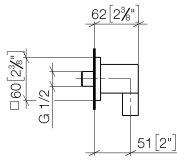

Wall elbow - Brushed Bronze

IMO

28 450 980

- 3/8" shower outlet
- rosette 60 x 60 mm
- 1/2" connection
- WRAS

Intrinsic protection against back flow.

Fits: IMO, MEM, CL.1, CYO

	Brushed Bronze	28 450 980-42
	Chrome	28 450 980-00
	Brushed Platinum	28 450 980-06
	Platinum	28 450 980-08
	Durabronze (23kt Gold)	28 450 980-09
	Dark Chrome	28 450 980-19
	Brushed Light Gold	28 450 980-27
	Brushed Durabronze (23kt Gold)	28 450 980-28
	Matte Black	28 450 980-33
	Brushed Champagne (22kt Gold)	28 450 980-46
	Champagne (22kt Gold)	28 450 980-47
	Brushed Chrome	28 450 980-93
	Brushed Dark Platinum	28 450 980-99

Recommended miscellaneous

Concealed wall elbow -

35 085 970 90

- min. recess depth mm
- max. recess depth mm

28 450 980

mm [inches]

Flow rate chart

Codes & Standards