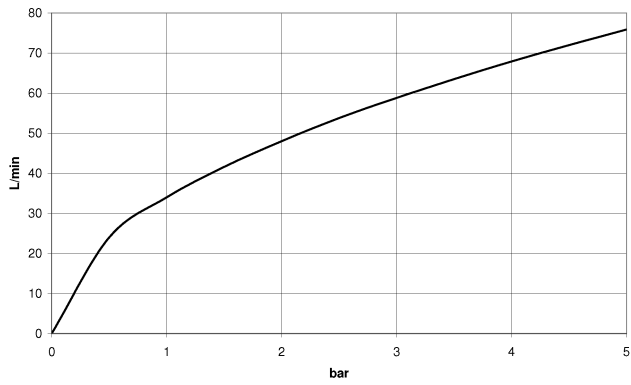

Wall elbow - Brushed Bronze

IMO

28 450 980

- 3/8" shower outlet
- rosette 60 x 60 mm
- 1/2" connection
- WRAS

Intrinsic protection against back flow.

Fits: IMO, MEM, CL.1, CYO

	Brushed Bronze	28 450 980-42
	Chrome	28 450 980-00
	Brushed Platinum	28 450 980-06
	Platinum	28 450 980-08
	Durabronze (23kt Gold)	28 450 980-09
	Dark Chrome	28 450 980-19
	Brushed Light Gold	28 450 980-27
	Brushed Durabronze (23kt Gold)	28 450 980-28
	Matte Black	28 450 980-33
	Brushed Champagne (22kt Gold)	28 450 980-46
	Champagne (22kt Gold)	28 450 980-47
	Brushed Chrome	28 450 980-93
	Brushed Dark Platinum	28 450 980-99

Recommended miscellaneous

Concealed wall elbow -

35 085 970 90

- min. recess depth mm
- max. recess depth mm

28 450 980

mm [inches]

Flow rate chart

Codes & Standards