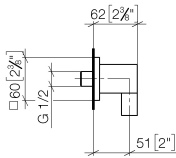

28 450 980

- 3/8" shower outlet
- rosette 60 x 60 mm
- 1/2" connection

Intrinsic protection against back flow.

Fits: IMO, MEM, CL.1, CYO

	Brushed Chrome	28 450 980-93
	Chrome	28 450 980-00
	Brushed Platinum	28 450 980-06
	Platinum	28 450 980-08
	Durabrand (23kt Gold)	28 450 980-09
	Dark Chrome	28 450 980-19
	Brushed Light Gold	28 450 980-27
	Brushed Durabrand (23kt Gold)	28 450 980-28
	Matte Black	28 450 980-33
	Brushed Champagne (22kt Gold)	28 450 980-46
	Champagne (22kt Gold)	28 450 980-47
	Brushed Dark Platinum	28 450 980-99

28 450 980

mm [inches]

### Flow rate chart

### Spare parts list

No.	Item Number	Name	Quantity used	Delivery time
1	09 16 01 014 90	ring	1	2
2	90 23 01 141 00 90	back-flow preventer	1	2
3	09 24 03 116 20 90	nipple	1	2
4	09 14 10 008 90	seal	1	2
5	09 14 10 142 90	seal	1	2
6	09 30 30 054 90	screw	1	2
7	09 31 11 026 90	pin	1	2
8	09 27 82 006-93	rosette	1	20
9	09 11 03 046-93	connection	1	20
10	09 31 11 005 90	pin	1	2
11	90 14 10 077 00 90	seal	1	2
12	09 24 03 107 20 90	nipple	1	2
13	90 21 02 069 00-93	cover	1	-