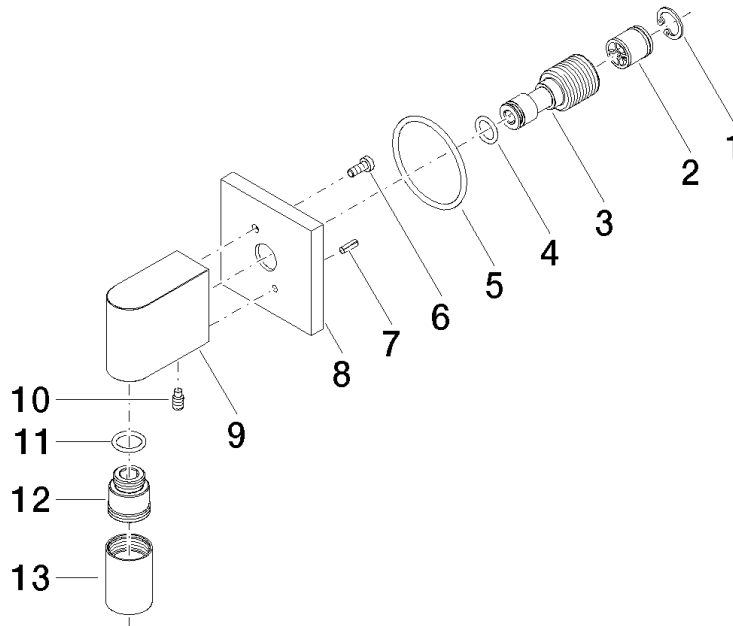

28 450 980

- 3/8" shower outlet
- rosette 60 x 60 mm
- 1/2" connection

Intrinsic protection against back flow.

Fits: IMO, MEM, CL.1, CYO

	Brushed Chrome	28 450 980-93
	Chrome	28 450 980-00
	Brushed Platinum	28 450 980-06
	Platinum	28 450 980-08
	Durabrand (23kt Gold)	28 450 980-09
	Dark Chrome	28 450 980-19
	Brushed Light Gold	28 450 980-27
	Brushed Durabrand (23kt Gold)	28 450 980-28
	Matte Black	28 450 980-33
	Brushed Champagne (22kt Gold)	28 450 980-46
	Champagne (22kt Gold)	28 450 980-47
	Brushed Dark Platinum	28 450 980-99

28 450 980

mm [inches]

### Flow rate chart

### Spare parts list

No.	Item Number	Name	Quantity used	Delivery time
1	09 16 01 014 90	ring	1	2
2	90 23 01 141 00 90	back-flow preventer	1	2
3	09 24 03 116 20 90	nipple	1	2
4	09 14 10 008 90	seal	1	2
5	09 14 10 142 90	seal	1	2
6	09 30 30 054 90	screw	1	2
7	09 31 11 026 90	pin	1	2
8	09 27 82 006-93	rosette	1	20
9	09 11 03 046-93	connection	1	20
10	09 31 11 005 90	pin	1	2
11	90 14 10 077 00 90	seal	1	2
12	09 24 03 107 20 90	nipple	1	2
13	90 21 02 069 00-93	cover	1	-