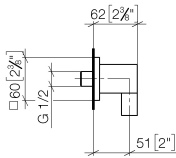

**Wall elbow - Brushed Dark Platinum**

IMO

28 450 980

- 3/8" shower outlet
- rosette 60 x 60 mm
- 1/2" connection

Intrinsic protection against back flow.

Fits: IMO, MEM, CL.1, CYO

	Brushed Dark Platinum	28 450 980-99
	Chrome	28 450 980-00
	Brushed Platinum	28 450 980-06
	Platinum	28 450 980-08
	Durabrand (23kt Gold)	28 450 980-09
	Dark Chrome	28 450 980-19
	Brushed Light Gold	28 450 980-27
	Brushed Durabrand (23kt Gold)	28 450 980-28
	Matte Black	28 450 980-33
	Brushed Champagne (22kt Gold)	28 450 980-46
	Champagne (22kt Gold)	28 450 980-47
	Brushed Chrome	28 450 980-93

**Recommended miscellaneous**

- Concealed wall elbow -** 35 085 970 90
- max. recess depth 163 mm
  - min. recess depth 90 mm

28 450 980

mm [inches]

### Flow rate chart

### Spare parts list

No.	Item Number	Name	Quantity used	Delivery time
1	09 16 01 014 90	ring	1	2
2	90 23 01 141 00 90	back-flow preventer	1	2
3	09 24 03 116 20 90	nipple	1	2
4	09 14 10 008 90	seal	1	2
5	09 14 10 142 90	seal	1	2
6	09 30 30 054 90	screw	1	2
7	09 31 11 026 90	pin	1	2
8	09 27 82 006-99	rosette	1	30
9	09 11 03 046-99	connection	1	30
10	09 31 11 005 90	pin	1	2
11	90 14 10 077 00 90	seal	1	2
12	09 24 03 107 20 90	nipple	1	2
13	90 21 02 069 00-99	cover	1	30