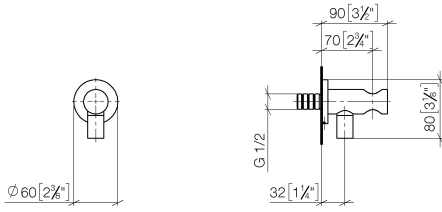

**EDITION PRO Wall elbow - Chrome**

---

28 490 626

- 3/8" shower outlet
- rosette Ø 60 mm
- 1/2" connection
- inherently safe from back flow.

	Chrome	28 490 626-00
	Matte Black	28 490 626-33
	Brushed Chrome	28 490 626-93

**Required miscellaneous**

---

- Concealed wall elbow -** 35 085 970 90
- min. recess depth 90 mm
  - max. recess depth 163 mm

## EDITION PRO Wall elbow - Chrome

28 490 626

mm [inches]

### Flow rate chart

**EDITION PRO Wall elbow - Chrome**

28 490 626

**Spare parts list**

No.	Item Number	Name	Quantity used	Delivery time
1	90 24 03 280 00 90	nipple	1	2
2	09 30 30 037 90	screw	1	2
3	09 27 66 016-00	rosette	1	60
4	09 31 11 112 90	pin	1	60
5	09 16 01 023 90	ring	1	2
6	09 23 01 131 90	back-flow preventer	1	2
7	09 30 30 113 20 90	screw	1	2
8	09 14 10 001 90	seal	1	2
9	09 18 40 216 90	sleeve	1	2
10	09 11 03 124-00	connection	1	10
11	09 14 10 213 90	seal	1	2
12	09 24 03 279-00	nipple	1	10
13	90 21 02 069 00-00	cover	1	10