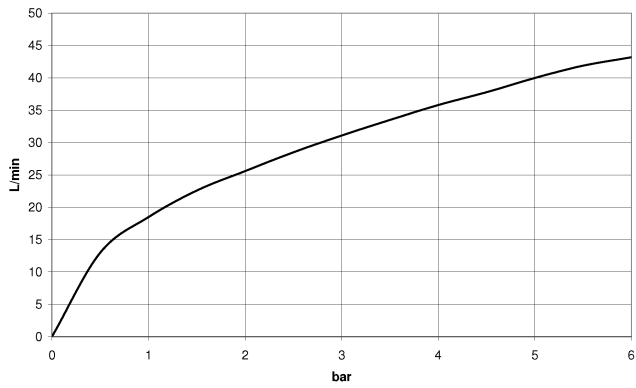

Flow rate chart