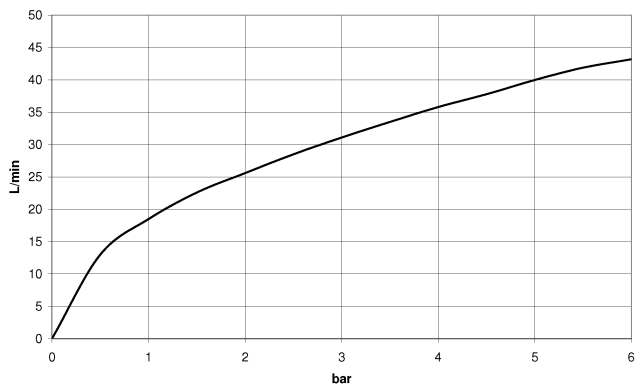

EDITION PRO Wall elbow - Brushed Chrome

28 490 626

- 3/8" shower outlet
- rosette Ø 60 mm
- 1/2" connection
- inherently safe from back flow.

	Brushed Chrome	28 490 626-93
	Chrome	28 490 626-00
	Matte Black	28 490 626-33

EDITION PRO Wall elbow - Brushed Chrome

28 490 626

mm [inches]

Flow rate chart

EDITION PRO Wall elbow - Brushed Chrome

28 490 626

Parts for other finishes can be found here: [Chrome](#)

Spare parts list

No.	Item Number	Name	Quantity used	Delivery time
1	90 24 03 280 00 90	nipple	1	2
2	09 30 30 037 90	screw	1	2
3	09 27 66 016-93	rosette	1	60
4	09 31 11 112 90	pin	1	60
5	09 16 01 023 90	ring	1	2
6	09 23 01 131 90	back-flow preventer	1	2
7	09 30 30 113 20 90	screw	1	2
8	09 14 10 001 90	seal	1	2
9	09 18 40 216 90	sleeve	1	2
10	09 11 03 124-93	connection	1	20
11	09 14 10 213 90	seal	1	2
12	09 24 03 279-93	nipple	1	20
13	90 21 02 069 00-93	cover	1	-