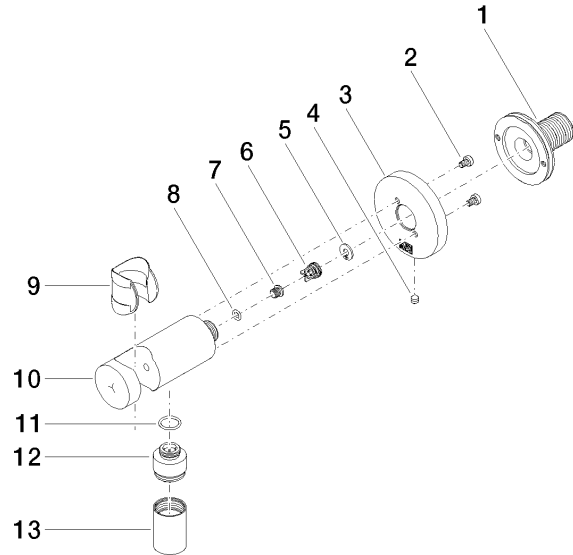

EDITION PRO Wall elbow - Brushed Chrome

28 490 626

- 3/8" shower outlet
- rosette Ø 60 mm
- 1/2" connection
- inherently safe from back flow.

	Brushed Chrome	28 490 626-93
	Chrome	28 490 626-00
	Matte Black	28 490 626-33

EDITION PRO Wall elbow - Brushed Chrome

28 490 626

mm [inches]

Flow rate chart

EDITION PRO Wall elbow - Brushed Chrome

28 490 626

Parts for other finishes can be found here: [Chrome](#)

Spare parts list

No.	Item Number	Name	Quantity used	Delivery time
1	90 24 03 280 00 90	nipple	1	2
2	09 30 30 037 90	screw	1	2
3	09 27 66 016-93	rosette	1	60
4	09 31 11 112 90	pin	1	60
5	09 16 01 023 90	ring	1	2
6	09 23 01 131 90	back-flow preventer	1	2
7	09 30 30 113 20 90	screw	1	2
8	09 14 10 001 90	seal	1	2
9	09 18 40 216 90	sleeve	1	2
10	09 11 03 124-93	connection	1	20
11	09 14 10 213 90	seal	1	2
12	09 24 03 279-93	nipple	1	20
13	90 21 02 069 00-93	cover	1	-