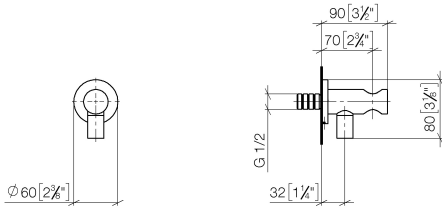

EDITION PRO Wall elbow - Brushed Chrome

28 490 626

- 3/8" shower outlet
- rosette Ø 60 mm
- 1/2" connection
- inherently safe from back flow.

	Brushed Chrome	28 490 626-93
	Chrome	28 490 626-00
	Matte Black	28 490 626-33

EDITION PRO Wall elbow - Brushed Chrome

28 490 626

mm [inches]

Flow rate chart

EDITION PRO Wall elbow - Brushed Chrome

28 490 626

Parts for other finishes can be found here: [Chrome](#)

Spare parts list

No.	Item Number	Name	Quantity used	Delivery time
1	90 24 03 280 00 90	nipple	1	2
2	09 30 30 037 90	screw	1	2
3	09 27 66 016-93	rosette	1	60
4	09 31 11 112 90	pin	1	60
5	09 16 01 023 90	ring	1	2
6	09 23 01 131 90	back-flow preventer	1	2
7	09 30 30 113 20 90	screw	1	2
8	09 14 10 001 90	seal	1	2
9	09 18 40 216 90	sleeve	1	2
10	09 11 03 124-93	connection	1	20
11	09 14 10 213 90	seal	1	2
12	09 24 03 279-93	nipple	1	20
13	90 21 02 069 00-93	cover	1	-