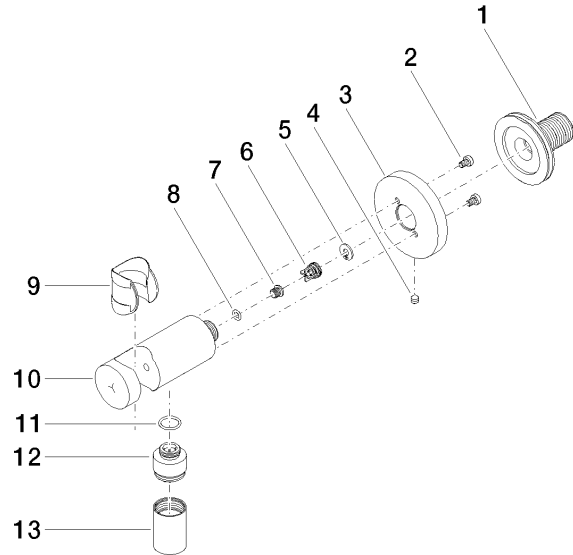

Wall elbow with integrated shower holder - Chrome

TARA

28 490 660

- 3/8" shower outlet
- rosette Ø 60 mm
- 1/2" connection
- WRAS 1912049

Intrinsic protection against back flow.

Fits: TARA, VAIA, META

	Chrome	28 490 660-00
	Brushed Platinum	28 490 660-06
	Platinum	28 490 660-08
	Dark Chrome	28 490 660-19
	Light Gold	28 490 660-26
	Brushed Light Gold	28 490 660-27
	Brushed Durabronze (23kt Gold)	28 490 660-28
	Matte Black	28 490 660-33
	Brushed Bronze	28 490 660-42
	Brushed Champagne (22kt Gold)	28 490 660-46
	Champagne (22kt Gold)	28 490 660-47
	Cyprus	28 490 660-49
	Brushed Chrome	28 490 660-93
	Brushed Dark Platinum	28 490 660-99

Recommended miscellaneous

- Concealed wall elbow -** 35 085 970 90
- max. recess depth 163 mm
 - min. recess depth 90 mm

28 490 660

mm [inches]

Flow rate chart

Certificates

Belgaqua_21-024- WRAS_1912049.
27_7.

28 490 660

Spare parts list

No.	Item Number	Name	Quantity used	Delivery time
1	90 24 03 280 00 90	nipple	1	2
2	09 30 30 037 90	screw	2	2
3	09 27 66 001-00	rosette	1	10
4	09 31 11 112 90	pin	1	60
5	09 16 01 023 90	ring	1	2
6	09 23 01 131 90	back-flow preventer	1	2
7	09 30 30 113 20 90	screw	1	2
8	09 14 10 001 90	seal	1	2
9	09 18 40 216 90	sleeve	1	2
10	09 11 03 124-00	connection	1	10
11	09 14 10 213 90	seal	1	2
12	09 24 03 279-00	nipple	1	10
13	90 21 02 069 00-00	cover	1	10