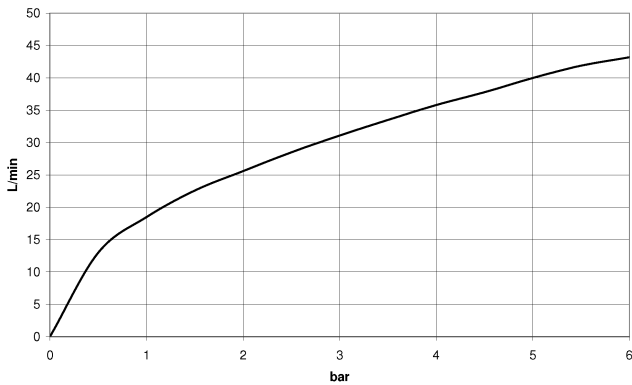

Wall elbow with integrated shower holder - Brushed Platinum

TARA

28 490 660

- 3/8" shower outlet
- rosette Ø 60 mm
- 1/2" connection
- WRAS 1912049

Intrinsic protection against back flow.

Fits: TARA, VAIA, META

Recommended miscellaneous

- Concealed wall elbow -** 35 085 970 90
- max. recess depth 163 mm
 - min. recess depth 90 mm

28 490 660

mm [inches]

Flow rate chart

Codes & Standards

EN 1717

Scottish Water
Byelaws