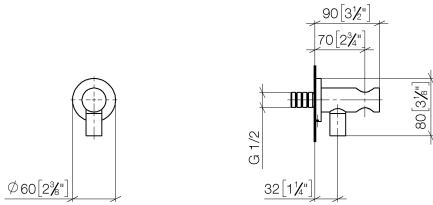

Wall elbow with integrated shower holder - Brushed Platinum

TARA

28 490 660

- 3/8" shower outlet
- rosette Ø 60 mm
- 1/2" connection
- WRAS 1912049

Intrinsic protection against back flow.

Fits: TARA, VAIA, META

Recommended miscellaneous

- Concealed wall elbow -** 35 085 970 90
- max. recess depth 163 mm
 - min. recess depth 90 mm

28 490 660

mm [inches]

Flow rate chart

Codes & Standards

EN 1717

Scottish Water
Byelaws

UK Water Supply
Regulations

Wall elbow with integrated shower holder - Brushed Platinum

TARA

28 490 660

Certificates

Belgaqua_21-024-2 WRAS_1912

28 490 660

Product version from 10/1/2023