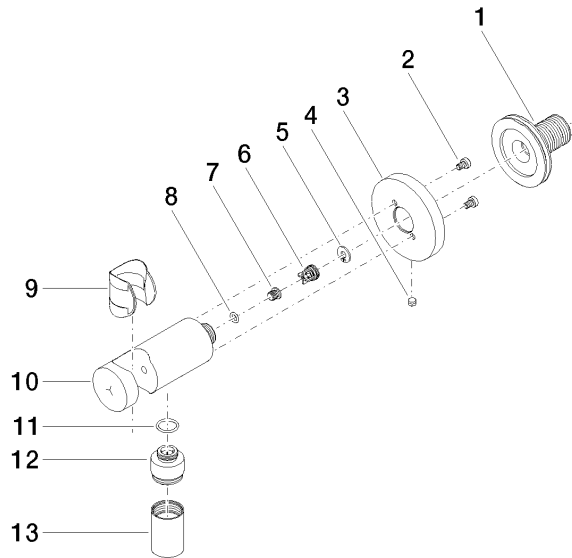

Wall elbow with integrated shower holder - Brushed Platinum

TARA

28 490 660

- 3/8" shower outlet
- rosette Ø 60 mm
- 1/2" connection
- WRAS 1912049

Intrinsic protection against back flow.

Fits: TARA, VAIA, META

Recommended miscellaneous

- Concealed wall elbow -** 35 085 970 90
- max. recess depth 163 mm
 - min. recess depth 90 mm

28 490 660

mm [inches]

Flow rate chart

Codes & Standards

EN 1717

Scottish Water
Byelaws

UK Water Supply
Regulations

Wall elbow with integrated shower holder - Brushed Platinum

TARA

28 490 660

Certificates

Belgaqua_21-024-2 WRAS_1912

28 490 660

Product version from 10/1/2023

Wall elbow with integrated shower holder - Brushed Platinum

TARA

28 490 660

Spare parts list

Product version from 10/1/2023

| No. | Item Number | Name | Quantity used | Delivery time |
|-----|--------------------|--------|---------------|---------------|
| | 90 24 03 280 00 90 | nipple | 14 | 2 |