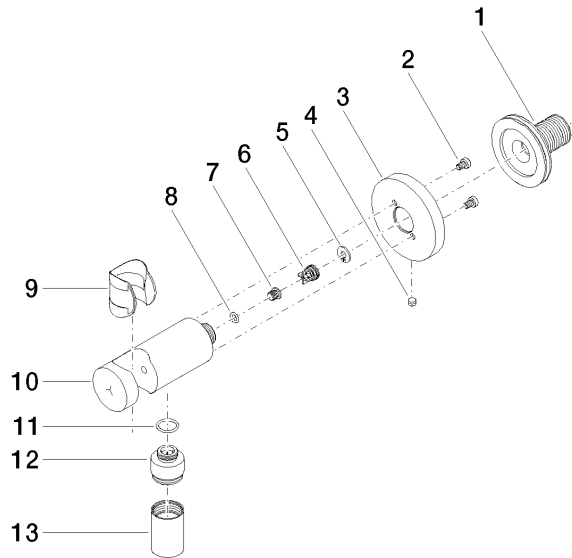

Wall elbow with integrated shower holder - Platinum

TARA

28 490 660

- 3/8" shower outlet
- rosette Ø 60 mm
- 1/2" connection
- WRAS 1912049

Intrinsic protection against back flow.

Fits: TARA, VAIA, META

	Platinum	28 490 660-08
	Chrome	28 490 660-00
	Brushed Platinum	28 490 660-06
	Dark Chrome	28 490 660-19
	Light Gold	28 490 660-26
	Brushed Light Gold	28 490 660-27
	Brushed Durabronze (23kt Gold)	28 490 660-28
	Matte Black	28 490 660-33
	Brushed Bronze	28 490 660-42
	Brushed Champagne (22kt Gold)	28 490 660-46
	Champagne (22kt Gold)	28 490 660-47
	Cyprum	28 490 660-49
	Brushed Chrome	28 490 660-93
	Brushed Dark Platinum	28 490 660-99

35 085 970 90

28 490 660

mm [inches]

Flow rate chart

Codes & Standards

EN 1717

Scottish Water
Byelaws

UK Water Supply
Regulations

Wall elbow with integrated shower holder - Platinum

TARA

28 490 660

Certificates

Belgaqua_21-024-2 WRAS_1912

Product version from 10/1/2023

Wall elbow with integrated shower holder - Platinum

TARA

28 490 660

Spare parts list

Product version from 10/1/2023

No.	Item Number	Name	Quantity used	Delivery time
	90 24 03 280 00 90	nipple	14	2