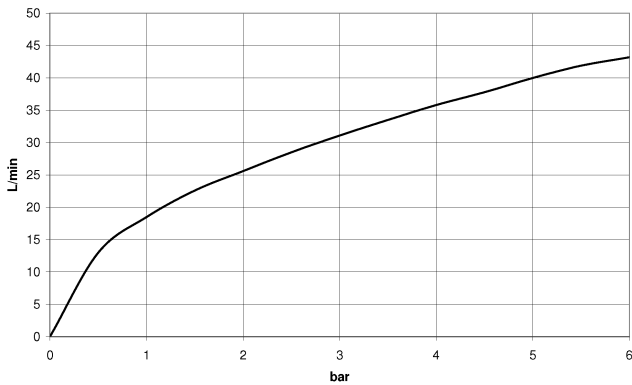

Wall elbow with integrated shower holder - Platinum

TARA

28 490 660

- 3/8" shower outlet
- rosette Ø 60 mm
- 1/2" connection
- WRAS 1912049

Intrinsic protection against back flow.

Fits: TARA, VAIA, META

	Platinum	28 490 660-08
	Chrome	28 490 660-00
	Brushed Platinum	28 490 660-06
	Dark Chrome	28 490 660-19
	Light Gold	28 490 660-26
	Brushed Light Gold	28 490 660-27
	Brushed Durabronze (23kt Gold)	28 490 660-28
	Matte Black	28 490 660-33
	Brushed Bronze	28 490 660-42
	Brushed Champagne (22kt Gold)	28 490 660-46
	Champagne (22kt Gold)	28 490 660-47
	Cyprum	28 490 660-49
	Brushed Chrome	28 490 660-93
	Brushed Dark Platinum	28 490 660-99

Recommended miscellaneous

- Concealed wall elbow -**
- max. recess depth 163 mm
 - min. recess depth 90 mm

35 085 970 90

Recommended miscellaneous

- Concealed wall elbow -**
- max. recess depth 163 mm
 - min. recess depth 90 mm

35 085 970 90

28 490 660

mm [inches]

Flow rate chart

Codes & Standards

EN 1717

Scottish Water
Byelaws

UK Water Supply
Regulations