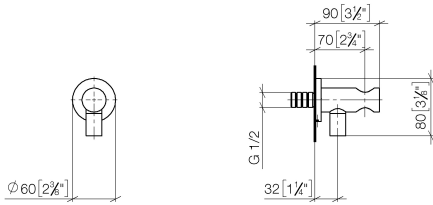

Wall elbow with integrated shower holder - Light Gold

TARA

28 490 660

- 3/8" shower outlet
- rosette Ø 60 mm
- 1/2" connection
- WRAS 1912049

Intrinsic protection against back flow.

Fits: TARA, VAIA, META

	Light Gold	28 490 660-26
	Chrome	28 490 660-00
	Brushed Platinum	28 490 660-06
	Platinum	28 490 660-08
	Dark Chrome	28 490 660-19
	Brushed Light Gold	28 490 660-27
	Brushed Durabronze (23kt Gold)	28 490 660-28
	Matte Black	28 490 660-33
	Brushed Bronze	28 490 660-42
	Brushed Champagne (22kt Gold)	28 490 660-46
	Champagne (22kt Gold)	28 490 660-47
	Cyprum	28 490 660-49
	Brushed Chrome	28 490 660-93
	Brushed Dark Platinum	28 490 660-99

28 490 660

mm [inches]

Flow rate chart

28 490 660

**Product version from 10/1/2023**

Parts for other  
finishes can be found  
here: [Chrome](#)

Wall elbow with integrated shower holder - Light Gold

TARA

28 490 660

**Spare parts list**

**Product version from 10/1/2023**

No.	Item Number	Name	Quantity used	Delivery time
	90 24 03 280 00 90	nipple	14	2