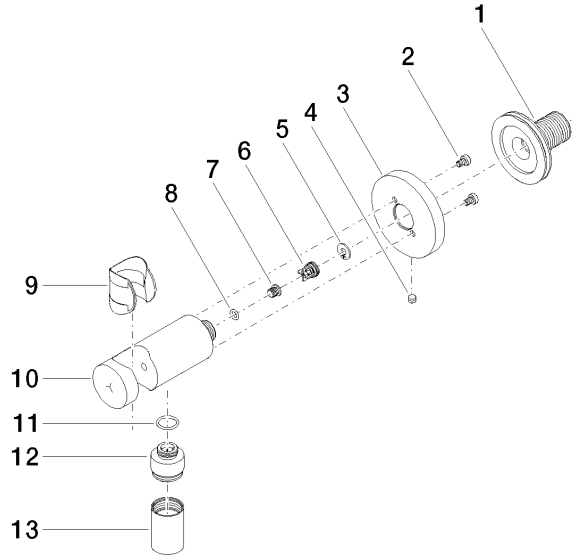

Wall elbow with integrated shower holder - Light Gold

TARA

28 490 660

- 3/8" shower outlet
- rosette Ø 60 mm
- 1/2" connection
- WRAS 1912049

Intrinsic protection against back flow.

Fits: TARA, VAIA, META

	Light Gold	28 490 660-26
	Chrome	28 490 660-00
	Brushed Platinum	28 490 660-06
	Platinum	28 490 660-08
	Dark Chrome	28 490 660-19
	Brushed Light Gold	28 490 660-27
	Brushed Durabronze (23kt Gold)	28 490 660-28
	Matte Black	28 490 660-33
	Brushed Bronze	28 490 660-42
	Brushed Champagne (22kt Gold)	28 490 660-46
	Champagne (22kt Gold)	28 490 660-47
	Cyprum	28 490 660-49
	Brushed Chrome	28 490 660-93
	Brushed Dark Platinum	28 490 660-99

28 490 660

mm [inches]

Flow rate chart

28 490 660

**Product version from 10/1/2023**

Parts for other  
finishes can be found  
here: [Chrome](#)

Wall elbow with integrated shower holder - Light Gold

TARA

28 490 660

**Spare parts list**

**Product version from 10/1/2023**

No.	Item Number	Name	Quantity used	Delivery time
	90 24 03 280 00 90	nipple	14	2