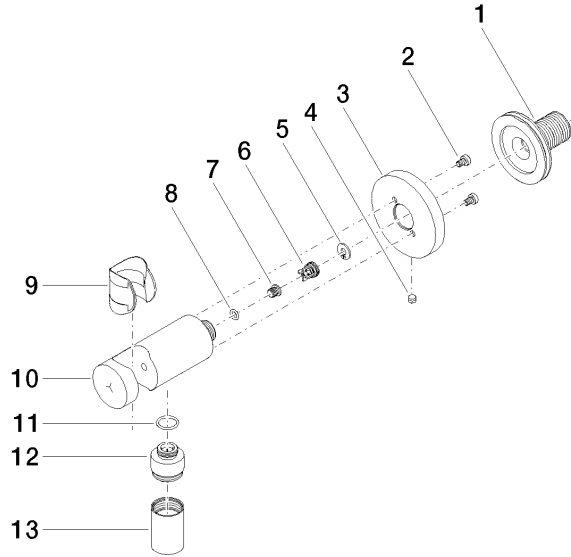

28 490 660

- 3/8" shower outlet
- rosette Ø 60 mm
- 1/2" connection
- WRAS 1912049

Intrinsic protection against back flow.

Fits: TARA, VAIA, META

	Brushed Light Gold	28 490 660-27
	Chrome	28 490 660-00
	Brushed Platinum	28 490 660-06
	Platinum	28 490 660-08
	Dark Chrome	28 490 660-19
	Light Gold	28 490 660-26
	Brushed Durabronze (23kt Gold)	28 490 660-28
	Matte Black	28 490 660-33
	Brushed Bronze	28 490 660-42
	Brushed Champagne (22kt Gold)	28 490 660-46
	Champagne (22kt Gold)	28 490 660-47
	Cyprum	28 490 660-49
	Brushed Chrome	28 490 660-93
	Brushed Dark Platinum	28 490 660-99

28 490 660

mm [inches]

Flow rate chart

28 490 660

Product version from 10/1/2023

Parts for other finishes can be found here: [Chrome](#)

Wall elbow with integrated shower holder - Brushed Light Gold

TARA

28 490 660

Spare parts list

Product version from 10/1/2023

No.	Item Number	Name	Quantity used	Delivery time
	90 24 03 280 00 90	nipple	14	2