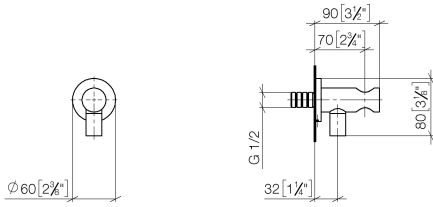

28 490 660

- 3/8" shower outlet
- rosette Ø 60 mm
- 1/2" connection
- WRAS 1912049

Intrinsic protection against back flow.

Fits: TARA, VAIA, META

	Brushed Light Gold	28 490 660-27
	Chrome	28 490 660-00
	Brushed Platinum	28 490 660-06
	Platinum	28 490 660-08
	Dark Chrome	28 490 660-19
	Light Gold	28 490 660-26
	Brushed Durabronze (23kt Gold)	28 490 660-28
	Matte Black	28 490 660-33
	Brushed Bronze	28 490 660-42
	Brushed Champagne (22kt Gold)	28 490 660-46
	Champagne (22kt Gold)	28 490 660-47
	Cyprum	28 490 660-49
	Brushed Chrome	28 490 660-93
	Brushed Dark Platinum	28 490 660-99

28 490 660

mm [inches]

Flow rate chart

28 490 660

Product version from 10/1/2023

Parts for other finishes can be found here: [Chrome](#)

Wall elbow with integrated shower holder - Brushed Light Gold

TARA

28 490 660

Spare parts list

Product version from 10/1/2023

No.	Item Number	Name	Quantity used	Delivery time
	90 24 03 280 00 90	nipple	14	2