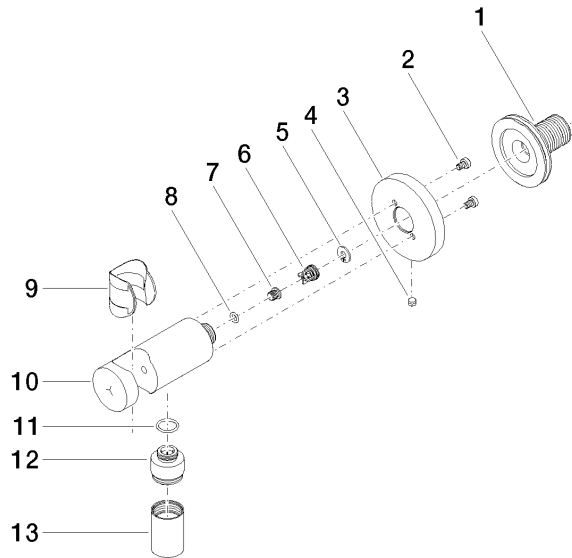

28 490 660

- 3/8" shower outlet
- rosette Ø 60 mm
- 1/2" connection
- WRAS 1912049

Intrinsic protection against back flow.

Fits: TARA, VAIA, META

	Brushed Durabronze (23kt Gold)	28 490 660-28
	Chrome	28 490 660-00
	Brushed Platinum	28 490 660-06
	Platinum	28 490 660-08
	Dark Chrome	28 490 660-19
	Light Gold	28 490 660-26
	Brushed Light Gold	28 490 660-27
	Matte Black	28 490 660-33
	Brushed Bronze	28 490 660-42
	Brushed Champagne (22kt Gold)	28 490 660-46
	Champagne (22kt Gold)	28 490 660-47
	Cyprus	28 490 660-49
	Brushed Chrome	28 490 660-93
	Brushed Dark Platinum	28 490 660-99

Codes & Standards

EN 1717

Scottish Water
Byelaws

UK Water Supply
Regulations

Wall elbow with integrated shower holder - Brushed Durabronz (23kt Gold)

TARA

28 490 660

Certificates

Belgaqua_21-024-2 WRAS_1912

28 490 660

Product version from 10/1/2023

Wall elbow with integrated shower holder - Brushed Durabronz (23kt Gold)

TARA

28 490 660

Spare parts list

Product version from 10/1/2023

No.	Item Number	Name	Quantity used	Delivery time
	90 24 03 280 00 90	nipple	14	2