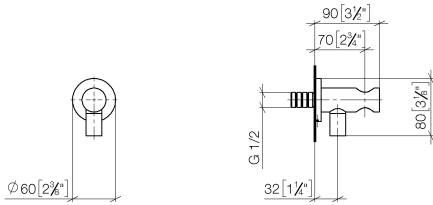

28 490 660

- 3/8" shower outlet
- rosette Ø 60 mm
- 1/2" connection
- WRAS 1912049

Intrinsic protection against back flow.

Fits: TARA, VAIA, META

	Brushed Durabronze (23kt Gold)	28 490 660-28
	Chrome	28 490 660-00
	Brushed Platinum	28 490 660-06
	Platinum	28 490 660-08
	Dark Chrome	28 490 660-19
	Light Gold	28 490 660-26
	Brushed Light Gold	28 490 660-27
	Matte Black	28 490 660-33
	Brushed Bronze	28 490 660-42
	Brushed Champagne (22kt Gold)	28 490 660-46
	Champagne (22kt Gold)	28 490 660-47
	Cyprus	28 490 660-49
	Brushed Chrome	28 490 660-93
	Brushed Dark Platinum	28 490 660-99

Recommended miscellaneous

	Concealed wall elbow - <ul style="list-style-type: none"> • max. recess depth 163 mm • min. recess depth 90 mm 	35 085 970 90
---	--	---------------

28 490 660

mm [inches]

Flow rate chart

Codes & Standards

EN 1717

Scottish Water
Byelaws

UK Water Supply
Regulations

Wall elbow with integrated shower holder - Brushed Durabronz (23kt Gold)

TARA

28 490 660

Certificates

No.	Item Number	Name	Quantity used	Delivery time
	90 24 03 280 00 90	nipple	14	2