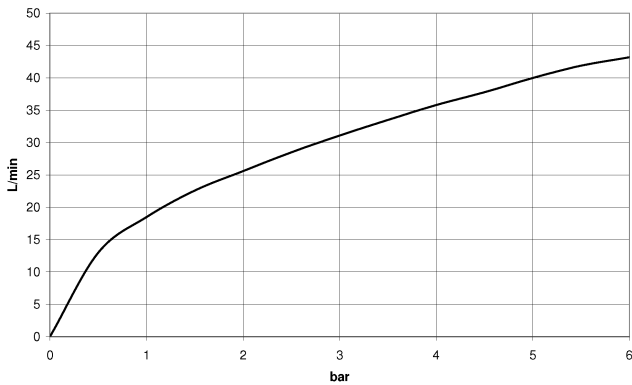

Wall elbow with integrated shower holder - Matte Black

TARA

28 490 660

- 3/8" shower outlet
- rosette Ø 60 mm
- 1/2" connection
- WRAS 1912049

Intrinsic protection against back flow.

Fits: TARA, VAIA, META

Recommended miscellaneous

**Concealed wall elbow -**

35 085 970 90

- max. recess depth 163 mm
- min. recess depth 90 mm

28 490 660

mm [inches]

Flow rate chart

Codes & Standards