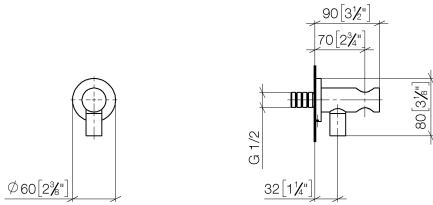

Wall elbow with integrated shower holder - Matte Black

TARA

28 490 660

- 3/8" shower outlet
- rosette Ø 60 mm
- 1/2" connection
- WRAS 1912049

Intrinsic protection against back flow.

Fits: TARA, VAIA, META

Recommended miscellaneous

**Concealed wall elbow -**

35 085 970 90

- max. recess depth 163 mm
- min. recess depth 90 mm

28 490 660

mm [inches]

Flow rate chart

Codes & Standards