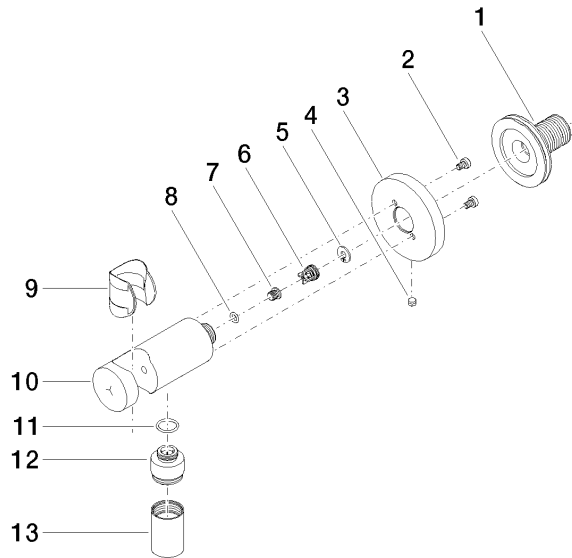

Wall elbow with integrated shower holder - Matte Black

TARA

28 490 660

- 3/8" shower outlet
- rosette Ø 60 mm
- 1/2" connection
- WRAS 1912049

Intrinsic protection against back flow.

Fits: TARA, VAIA, META

## Wall elbow with integrated shower holder - Matte Black

---

TARA

28 490 660

### Certificates

---

Belgaqua\_21-024-2 WRAS\_1912

28 490 660

Product version from 10/1/2023

Wall elbow with integrated shower holder - Matte Black

TARA

28 490 660

**Spare parts list**

**Product version from 10/1/2023**

No.	Item Number	Name	Quantity used	Delivery time
	90 24 03 280 00 90	nipple	14	2