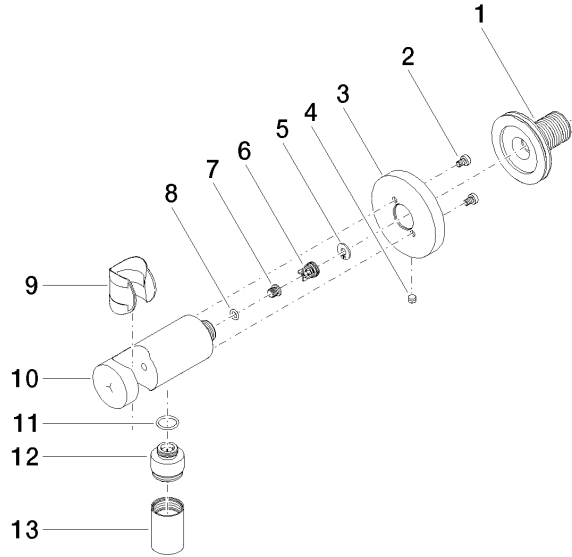

Wall elbow with integrated shower holder - Brushed Bronze

TARA

28 490 660

- 3/8" shower outlet
- rosette Ø 60 mm
- 1/2" connection
- WRAS 1912049

Intrinsic protection against back flow.

Fits: TARA, VAIA, META

28 490 660

mm [inches]

Flow rate chart

28 490 660

Product version from 10/1/2023

Parts for other finishes can be found here: [Chrome](#)

Wall elbow with integrated shower holder - Brushed Bronze

TARA

28 490 660

Spare parts list

Product version from 10/1/2023

No.	Item Number	Name	Quantity used	Delivery time
	90 24 03 280 00 90	nipple	14	2