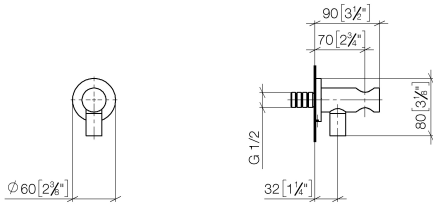

Wall elbow with integrated shower holder - Brushed Bronze

TARA

28 490 660

- 3/8" shower outlet
- rosette Ø 60 mm
- 1/2" connection
- WRAS 1912049

Intrinsic protection against back flow.

Fits: TARA, VAIA, META

28 490 660

mm [inches]

Flow rate chart

28 490 660

Product version from 10/1/2023

Parts for other finishes can be found here: [Chrome](#)

Wall elbow with integrated shower holder - Brushed Bronze

TARA