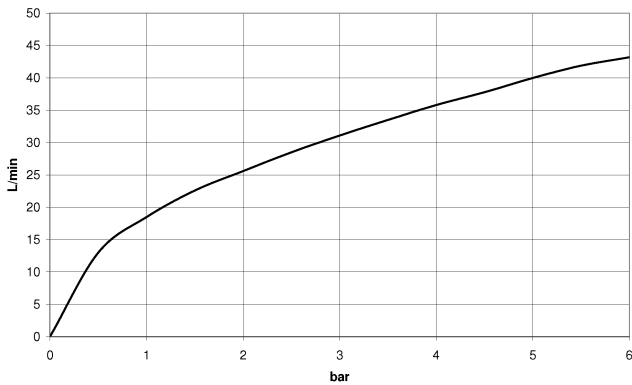

Wall elbow with integrated shower holder - Brushed Chrome

TARA

28 490 660

- 3/8" shower outlet
- rosette Ø 60 mm
- 1/2" connection
- WRAS 1912049

Intrinsic protection against back flow.

Fits: TARA, VAIA, META

28 490 660

mm [inches]

Flow rate chart

Codes & Standards

EN 1717

Scottish Water
Byelaws

UK Water Supply
Regulations

Wall elbow with integrated shower holder - Brushed Chrome

TARA

28 490 660

Spare parts list

Product version from 10/1/2023

No.	Item Number	Name	Quantity used	Delivery time
	90 24 03 280 00 90	nipple	14	2