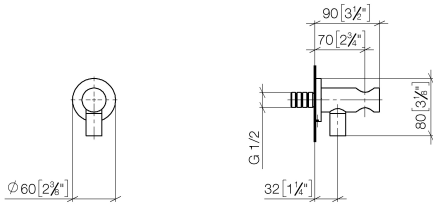

Wall elbow with integrated shower holder - Brushed Chrome

TARA

28 490 660

- 3/8" shower outlet
- rosette Ø 60 mm
- 1/2" connection
- WRAS 1912049

Intrinsic protection against back flow.

Fits: TARA, VAIA, META

28 490 660

mm [inches]

Flow rate chart

Codes & Standards

EN 1717

Scottish Water
Byelaws

UK Water Supply
Regulations

Wall elbow with integrated shower holder - Brushed Chrome