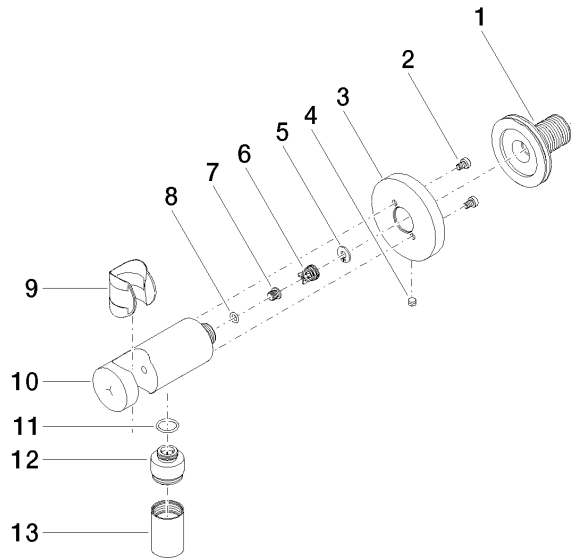

Wall elbow with integrated shower holder - Brushed Chrome

TARA

28 490 660

- 3/8" shower outlet
- rosette Ø 60 mm
- 1/2" connection
- WRAS 1912049

Intrinsic protection against back flow.

Fits: TARA, VAIA, META

28 490 660

mm [inches]

Flow rate chart

Codes & Standards

EN 1717

Scottish Water
Byelaws

UK Water Supply
Regulations

Wall elbow with integrated shower holder - Brushed Chrome

TARA

28 490 660

Certificates

Belgaqua_21-024-2 WRAS_1912

28 490 660

Product version from 10/1/2023

Parts for other finishes can be found here: [Chrome](#)

Wall elbow with integrated shower holder - Brushed Chrome

TARA

28 490 660

Spare parts list

Product version from 10/1/2023

No.	Item Number	Name	Quantity used	Delivery time
	90 24 03 280 00 90	nipple	14	2