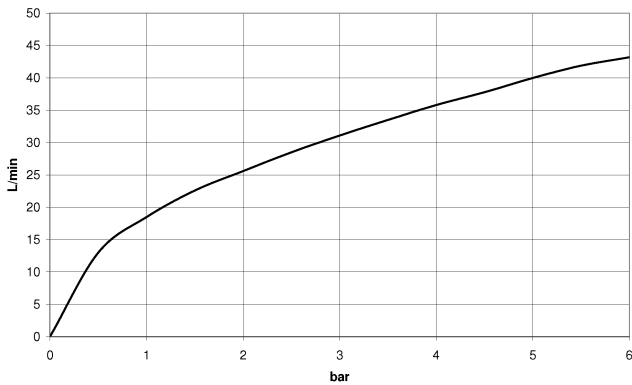

Wall elbow with integrated shower holder - Brushed Dark Platinum

TARA

28 490 660

- 3/8" shower outlet
- rosette Ø 60 mm
- 1/2" connection
- WRAS 1912049

Intrinsic protection against back flow.

Fits: TARA, VAIA, META

Recommended miscellaneous

Concealed wall elbow -

35 085 970 90

- max. recess depth 163 mm
- min. recess depth 90 mm

28 490 660

mm [inches]

Flow rate chart

Codes & Standards