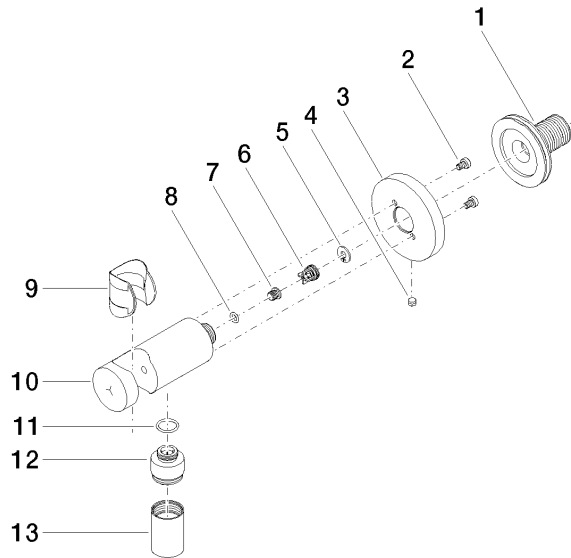

Wall elbow with integrated shower holder - Brushed Dark Platinum

TARA

28 490 660

- 3/8" shower outlet
- rosette Ø 60 mm
- 1/2" connection
- WRAS 1912049

Intrinsic protection against back flow.

Fits: TARA, VAIA, META

Recommended miscellaneous

Concealed wall elbow -

35 085 970 90

- max. recess depth 163 mm
- min. recess depth 90 mm

28 490 660

mm [inches]

Flow rate chart

Codes & Standards

EN 1717

Scottish Water
Byelaws

UK Water Supply
Regulations

Wall elbow with integrated shower holder - Brushed Dark Platinum

TARA

28 490 660

Certificates

Belgaqua_21-024-2 WRAS_1912

28 490 660

Product version from 10/1/2023

Wall elbow with integrated shower holder - Brushed Dark Platinum

TARA

28 490 660

Spare parts list

Product version from 10/1/2023

No.	Item Number	Name	Quantity used	Delivery time
	90 24 03 280 00 90	nipple	14	2