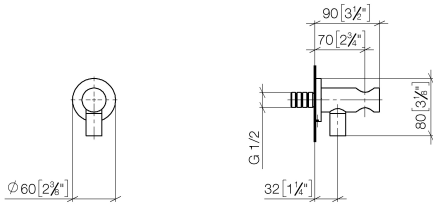

Wall elbow with integrated shower holder - Brushed Dark Platinum

TARA

28 490 660

- 3/8" shower outlet
- rosette Ø 60 mm
- 1/2" connection
- WRAS 1912049

Intrinsic protection against back flow.

Fits: TARA, VAIA, META

Recommended miscellaneous

Concealed wall elbow -

35 085 970 90

- max. recess depth 163 mm
- min. recess depth 90 mm

28 490 660

mm [inches]

Flow rate chart

Codes & Standards

EN 1717

Scottish Water
Byelaws

UK Water Supply
Regulations

Wall elbow with integrated shower holder - Brushed Dark Platinum

TARA

28 490 660

Certificates

Belgaqua_21-024-2 WRAS_1912

28 490 660

Product version from 10/1/2023

Wall elbow with integrated shower holder - Brushed Dark Platinum

TARA

28 490 660

Spare parts list

Product version from 10/1/2023

No.	Item Number	Name	Quantity used	Delivery time
	90 24 03 280 00 90	nipple	14	2