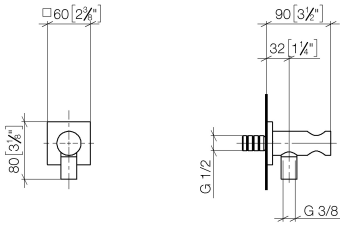

Wall elbow with integrated shower holder - Chrome

IMO

28 490 970

- 3/8" shower outlet
- rosette 60 x 60 mm
- 1/2" connection
- WRAS 1912049

Intrinsic protection against back flow.

Fits: IMO, MEM, CL.1, CYO

Recommended miscellaneous

Concealed wall elbow -

35 085 970 90

- max. recess depth 163 mm
- min. recess depth 90 mm

28 490 970

mm [inches]

Certificates

WRAS_1912049.

28 490 970

Spare parts list

No.	Item Number	Name	Quantity used	Delivery time
1	90 24 03 280 00 90	nipple	1	2
2	09 30 30 037 90	screw	2	2
3	09 27 97 043-00	rosette	1	10
4	09 31 11 112 90	pin	1	60
5	09 16 01 023 90	ring	1	2
6	09 23 01 131 90	back-flow preventer	1	2
7	09 30 30 113 20 90	screw	1	2
8	09 14 10 001 90	seal	1	2
9	09 18 40 216 90	sleeve	1	2
10	09 11 03 124-00	connection	1	10
11	09 14 10 213 90	seal	1	2
12	09 24 03 279-00	nipple	1	10
13	90 21 02 069 00-00	cover	1	10