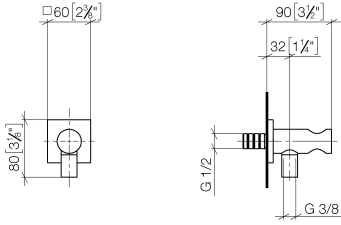

Wall elbow with integrated shower holder - Brushed Light Gold

IMO

28 490 970

- 3/8" shower outlet
- rosette 60 x 60 mm
- 1/2" connection
- WRAS 1912049

Intrinsic protection against back flow.

Fits: IMO, MEM, CL.1, CYO

Recommended miscellaneous

- Concealed wall elbow -** 35 085 970 90
- min. recess depth 90 mm
 - max. recess depth 163 mm

28 490 970

mm [inches]

28 490 970

Product version from 6/1/2024

Wall elbow with integrated shower holder - Brushed Light Gold

IMO

28 490 970

Spare parts list

Product version from 6/1/2024

No.	Item Number	Name	Quantity used	Delivery time
	90 24 03 280 00 90	nipple	14	2