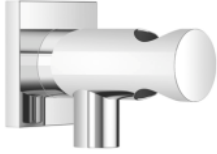

Wall elbow with integrated shower holder - Brushed Light Gold

IMO

28 490 970

- 3/8" shower outlet
- rosette 60 x 60 mm
- 1/2" connection
- WRAS 1912049

Intrinsic protection against back flow.

Fits: IMO, MEM, CL.1, CYO

	Brushed Light Gold	28 490 970-27
	Chrome	28 490 970-00
	Brushed Platinum	28 490 970-06
	Platinum	28 490 970-08
	Dark Chrome	28 490 970-19
	Brushed Durabass (23kt Gold)	28 490 970-28
	Matte Black	28 490 970-33
	Brushed Champagne (22kt Gold)	28 490 970-46
	Champagne (22kt Gold)	28 490 970-47
	Brushed Chrome	28 490 970-93
	Brushed Dark Platinum	28 490 970-99

Recommended miscellaneous

- Concealed wall elbow -** 35 085 970 90
- min. recess depth 90 mm
 - max. recess depth 163 mm

28 490 970

mm [inches]

28 490 970

Product version from 6/1/2024

Wall elbow with integrated shower holder - Brushed Light Gold