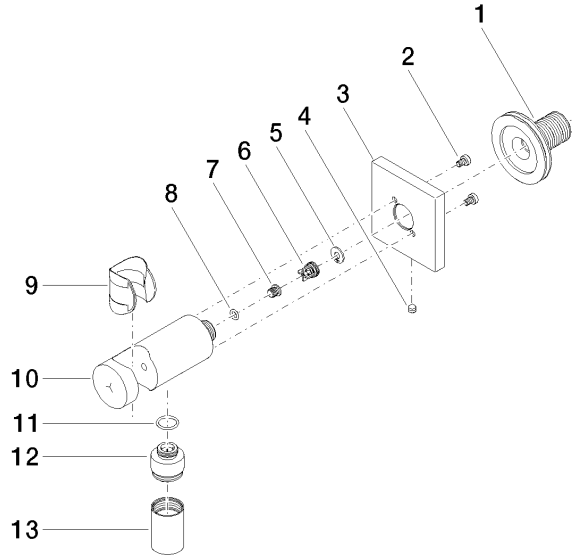

Wall elbow with integrated shower holder - Brushed Light Gold

IMO

28 490 970

- 3/8" shower outlet
- rosette 60 x 60 mm
- 1/2" connection
- WRAS 1912049

Intrinsic protection against back flow.

Fits: IMO, MEM, CL.1, CYO

Recommended miscellaneous

- Concealed wall elbow -** 35 085 970 90
- min. recess depth 90 mm
 - max. recess depth 163 mm

28 490 970

mm [inches]

28 490 970

Product version from 6/1/2024

Wall elbow with integrated shower holder - Brushed Light Gold

IMO

28 490 970

Spare parts list

Product version from 6/1/2024

No.	Item Number	Name	Quantity used	Delivery time
	90 24 03 280 00 90	nipple	14	2