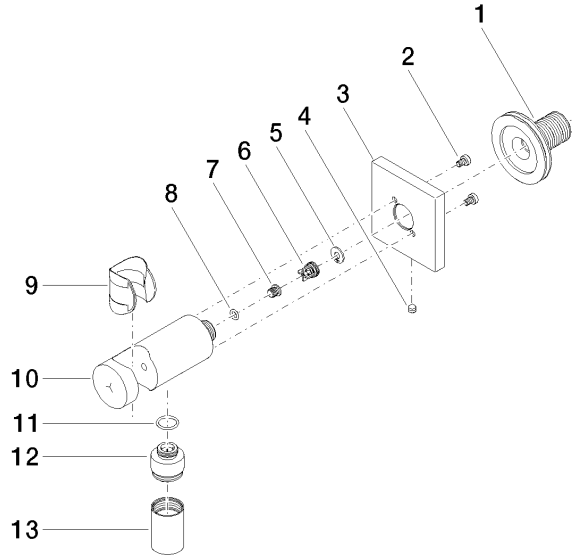

**Recommended miscellaneous**

**Concealed wall elbow -**

35 085 970 90

- max. recess depth 163 mm
- min. recess depth 90 mm

28 490 970

mm [inches]

#### Codes & Standards

Scottish Water  
Byelaws

UK Water Supply  
Regulations

#### Certificates

WRAS\_1912

28 490 970

Product version from 6/1/2024

Wall elbow with integrated shower holder - Brushed Durabronz (23kt Gold)

IMO

28 490 970

**Spare parts list**

**Product version from 6/1/2024**

No.	Item Number	Name	Quantity used	Delivery time
	90 24 03 280 00 90	nipple	14	2