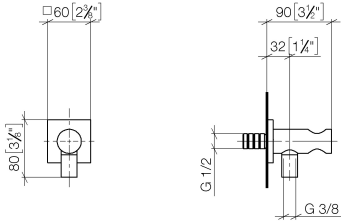

**Wall elbow with integrated shower holder - Brushed Durabronz (23kt Gold)**

IMO

28 490 970

- 3/8" shower outlet
- rosette 60 x 60 mm
- 1/2" connection
- WRAS 1912049

Intrinsic protection against back flow.

**Recommended miscellaneous**

**Concealed wall elbow -**

35 085 970 90

- max. recess depth 163 mm
- min. recess depth 90 mm

28 490 970

mm [inches]

**Product version from 6/1/2024**

No.	Item Number	Name	Quantity used	Delivery time
	90 24 03 280 00 90	nipple	14	2