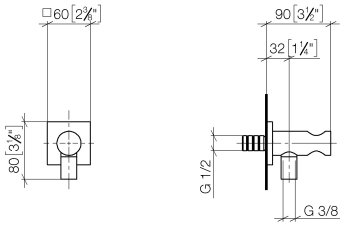

Wall elbow with integrated shower holder - Matte Black

IMO

28 490 970

- 3/8" shower outlet
- rosette 60 x 60 mm
- 1/2" connection
- WRAS 1912049

Intrinsic protection against back flow.

Fits: IMO, MEM, CL.1, CYO

Recommended miscellaneous

- Concealed wall elbow -** 35 085 970 90
- max. recess depth 163 mm
 - min. recess depth 90 mm

28 490 970

mm [inches]

Certificates

WRAS_1912049.

28 490 970

Spare parts list

No.	Item Number	Name	Quantity used	Delivery time
1	90 24 03 280 00 90	nipple	1	2
2	09 30 30 037 90	screw	2	2
3	09 27 97 043-33	rosette	1	30
4	09 31 11 112 90	pin	1	60
5	09 16 01 023 90	ring	1	2
6	09 23 01 131 90	back-flow preventer	1	2
7	09 30 30 113 20 90	screw	1	2
8	09 14 10 001 90	seal	1	2
9	09 18 40 216 90	sleeve	1	2
10	09 11 03 124-33	connection	1	30
11	09 14 10 213 90	seal	1	2
12	09 24 03 279-33	nipple	1	30
13	90 21 02 069 00-33	cover	1	30