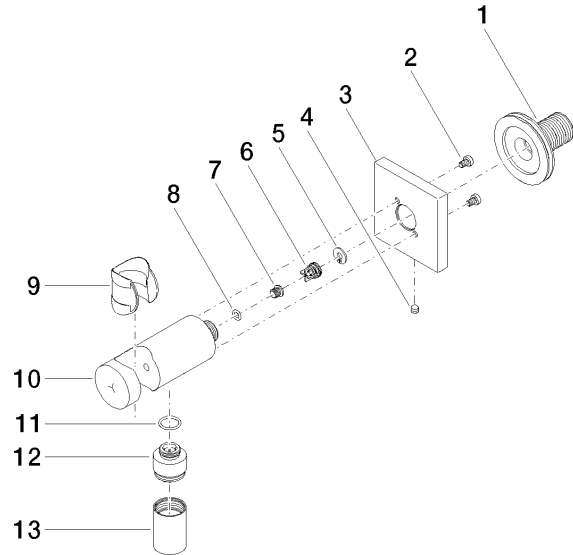

Wall elbow with integrated shower holder - Brushed Chrome

IMO

28 490 970

- 3/8" shower outlet
- rosette 60 x 60 mm
- 1/2" connection
- WRAS 1912049

Intrinsic protection against back flow.

Fits: IMO, MEM, CL.1, CYO

Recommended miscellaneous

- Concealed wall elbow -** 35 085 970 90
- max. recess depth 163 mm
  - min. recess depth 90 mm

28 490 970

mm [inches]

### Spare parts list

No.	Item Number	Name	Quantity used	Delivery time
1	90 24 03 280 00 90	nipple	1	2
2	09 30 30 037 90	screw	2	2
3	09 27 97 043-93	rosette	1	20
4	09 31 11 112 90	pin	1	60
5	09 16 01 023 90	ring	1	2
6	09 23 01 131 90	back-flow preventer	1	2
7	09 30 30 113 20 90	screw	1	2
8	09 14 10 001 90	seal	1	2
9	09 18 40 216 90	sleeve	1	2
10	09 11 03 124-93	connection	1	20
11	09 14 10 213 90	seal	1	2
12	09 24 03 279-93	nipple	1	20
13	90 21 02 069 00-93	cover	1	-