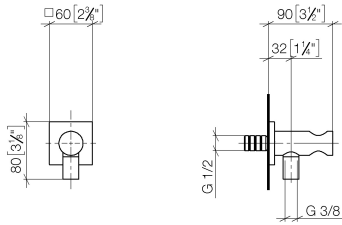

Wall elbow with integrated shower holder - Brushed Chrome

IMO

28 490 970

- 3/8" shower outlet
- rosette 60 x 60 mm
- 1/2" connection
- WRAS 1912049

Intrinsic protection against back flow.

Fits: IMO, MEM, CL.1, CYO

Recommended miscellaneous

- Concealed wall elbow -** 35 085 970 90
- max. recess depth 163 mm
  - min. recess depth 90 mm

28 490 970

mm [inches]

### Spare parts list

No.	Item Number	Name	Quantity used	Delivery time
1	90 24 03 280 00 90	nipple	1	2
2	09 30 30 037 90	screw	2	2
3	09 27 97 043-93	rosette	1	20
4	09 31 11 112 90	pin	1	60
5	09 16 01 023 90	ring	1	2
6	09 23 01 131 90	back-flow preventer	1	2
7	09 30 30 113 20 90	screw	1	2
8	09 14 10 001 90	seal	1	2
9	09 18 40 216 90	sleeve	1	2
10	09 11 03 124-93	connection	1	20
11	09 14 10 213 90	seal	1	2
12	09 24 03 279-93	nipple	1	20
13	90 21 02 069 00-93	cover	1	-