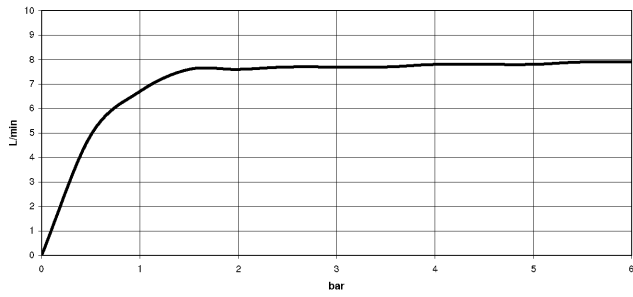

DORNBACHT YARRE Shower head - Soft Black

28 503 832

- 180-210mm projection
- ball-joint pivotable through 30°
- normal flow
- with anti-scale system
- spray head Ø 100mm
- rosette Ø 55 mm
- 1/2" connection
- max. flow 6.8 l/min
- rosette Ø 55 mm
- WRAS 240202028

	Soft Black	28 503 832-69
	Chrome	28 503 832-00

DORNBACHT YARRE Shower head - Soft Black

28 503 832

Flow rate chart

Certificates

LGA_28661.

WRAS_240202028.