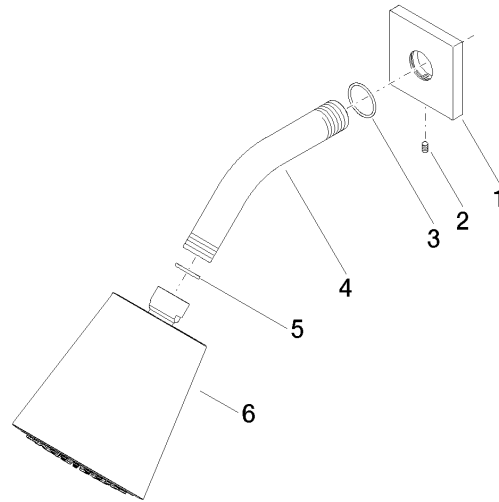

Shower head - Brushed Platinum

IMO

28 504 670

- 180-210mm projection
- ball-joint pivotable through 30°
- PURIFY RAIN, max. flow rate 7 l/min (at 3 bar)
- with anti-scale system
- spray head Ø 100mm
- rosette 60 x 60 mm
- 1/2" connection
- Function from: 6 l/min

Recommended miscellaneous

- Concealed wall elbow -** 35 085 970 90
- max. recess depth 163 mm
 - min. recess depth 90 mm

28 504 670

mm [inches]

Flow rate chart

Certificates

LGA_19924.

28 504 670

Spare parts list

No.	Item Number	Name	Quantity used	Delivery time
1	09 27 98 003-06	rosette	1	10
2	09 31 11 048 90	pin	1	2
3	90 14 10 026 00 90	seal	1	2
4	09 11 03 011-06	connection	1	10
5	90 14 20 002 00 90	seal	1	2
6	90 12 05 054 00-06	shower	1	10