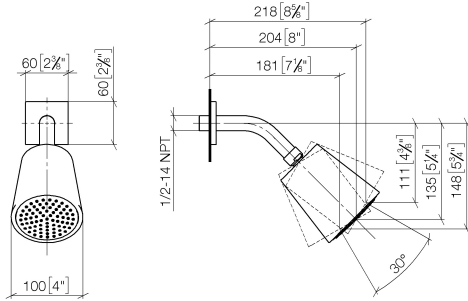

Shower head - Brushed Platinum

IMO

28 504 670

- 180-210mm projection
- ball-joint pivotable through 30°
- PURIFY RAIN, max. flow rate 7 l/min (at 3 bar)
- with anti-scale system
- spray head Ø 100mm
- rosette 60 x 60 mm
- 1/2" connection
- Function from: 6 l/min

Fits: IMO, MEM, CL.1, CYO

	Brushed Platinum	28 504 670-06
	Chrome	28 504 670-00
	Platinum	28 504 670-08
	Dark Chrome	28 504 670-19
	Brushed Light Gold	28 504 670-27
	Brushed Durabrass (23kt Gold)	28 504 670-28
	Matte Black	28 504 670-33
	Brushed Champagne (22kt Gold)	28 504 670-46
	Champagne (22kt Gold)	28 504 670-47
	Brushed Chrome	28 504 670-93
	Brushed Dark Platinum	28 504 670-99

Recommended miscellaneous

- Concealed wall elbow -** 35 085 970 90
- max. recess depth 163 mm
 - min. recess depth 90 mm

28 504 670

mm [inches]

Flow rate chart

Certificates

LGA_19924.

28 504 670

Spare parts list

No.	Item Number	Name	Quantity used	Delivery time
1	09 27 98 003-06	rosette	1	10
2	09 31 11 048 90	pin	1	2
3	90 14 10 026 00 90	seal	1	2
4	09 11 03 011-06	connection	1	10
5	90 14 20 002 00 90	seal	1	2
6	90 12 05 054 00-06	shower	1	10