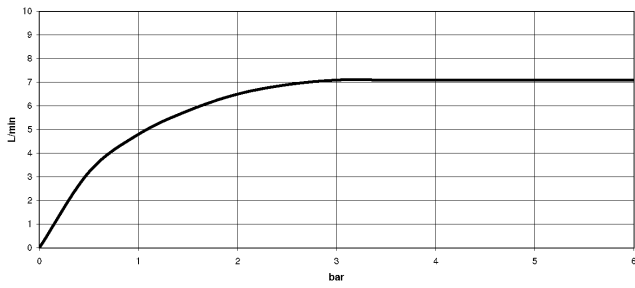

Shower head - Brushed Platinum

IMO

28 504 670

- 180-210mm projection
- ball-joint pivotable through 30°
- PURIFY RAIN, max. flow rate 7 l/min (at 3 bar)
- with anti-scale system
- spray head Ø 100mm
- rosette 60 x 60 mm
- 1/2" connection
- Function from: 6 l/min

Recommended miscellaneous

- Concealed wall elbow -** 35 085 970 90
- max. recess depth 163 mm
 - min. recess depth 90 mm

28 504 670

mm [inches]

Flow rate chart

Certificates

LGA_19924.

28 504 670