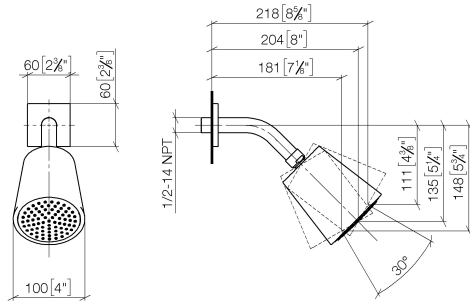

Shower head - Brushed Light Gold

IMO

28 504 670

- 180-210mm projection
- ball-joint pivotable through 30°
- PURIFY RAIN, max. flow rate 7 l/min (at 3 bar)
- with anti-scale system
- spray head Ø 100mm
- rosette 60 x 60 mm
- 1/2" connection
- Function from: 6 l/min

Fits: IMO, MEM, CL.1, CYO

	Brushed Light Gold	28 504 670-27
	Chrome	28 504 670-00
	Brushed Platinum	28 504 670-06
	Platinum	28 504 670-08
	Dark Chrome	28 504 670-19
	Brushed Durabrass (23kt Gold)	28 504 670-28
	Matte Black	28 504 670-33
	Brushed Champagne (22kt Gold)	28 504 670-46
	Champagne (22kt Gold)	28 504 670-47
	Brushed Chrome	28 504 670-93
	Brushed Dark Platinum	28 504 670-99

Recommended miscellaneous

- Concealed wall elbow -** 35 085 970 90
- min. recess depth 90 mm
 - max. recess depth 163 mm

28 504 670

mm [inches]

Flow rate chart

Certificates

LGA_19924.

28 504 670

Spare parts list

No.	Item Number	Name	Quantity used	Delivery time
1	09 27 98 003-27	rosette	1	60
2	09 31 11 048 90	pin	1	2
3	90 14 10 026 00 90	seal	1	2
4	09 11 03 011-27	connection	1	60
5	90 14 20 002 00 90	seal	1	2
6	90 12 05 054 00-27	shower	1	30