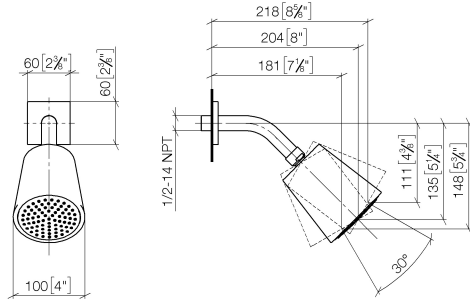

28 504 670

- 180-210mm projection
- ball-joint pivotable through 30°
- PURIFY RAIN, max. flow rate 7 l/min (at 3 bar)
- with anti-scale system
- spray head Ø 100mm
- rosette 60 x 60 mm
- 1/2" connection
- Function from: 6 l/min

Fits: IMO, MEM, CL.1, CYO

	Matte Black	28 504 670-33
	Chrome	28 504 670-00
	Brushed Platinum	28 504 670-06
	Platinum	28 504 670-08
	Dark Chrome	28 504 670-19
	Brushed Light Gold	28 504 670-27
	Brushed Durabronze (23kt Gold)	28 504 670-28
	Brushed Champagne (22kt Gold)	28 504 670-46
	Champagne (22kt Gold)	28 504 670-47
	Brushed Chrome	28 504 670-93
	Brushed Dark Platinum	28 504 670-99

28 504 670

mm [inches]

Flow rate chart

Codes & Standards

DIN 4109

ISO 3822

Ü-Zeichen

Shower head - Matte Black

IMO

28 504 670

Certificates

LGA_19

28 504 670

Product version from 6/30/2015

Parts for other
finishes can be found
here: [Chrome](#)

Shower head - Matte Black