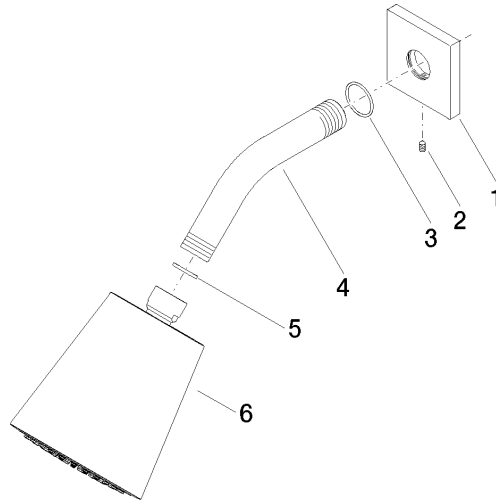

28 504 670

- 180-210mm projection
- ball-joint pivotable through 30°
- PURIFY RAIN, max. flow rate 7 l/min (at 3 bar)
- with anti-scale system
- spray head Ø 100mm
- rosette 60 x 60 mm
- 1/2" connection
- Function from: 6 l/min

28 504 670

mm [inches]

Flow rate chart

Codes & Standards

DIN 4109

ISO 3822

Ü-Zeichen

Shower head - Matte Black

IMO

28 504 670

Certificates

LGA_19

28 504 670

Product version from 6/30/2015

Parts for other
finishes can be found
here: [Chrome](#)

Shower head - Matte Black

IMO

28 504 670

Spare parts list

Product version from 6/30/2015

No.	Item Number	Name	Quantity used	Delivery time
	09 27 98 003-33	rosette	6	30