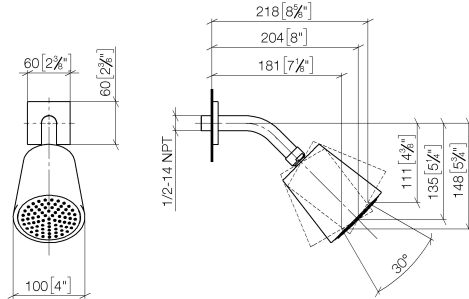

Shower head - Brushed Champagne (22kt Gold)

IMO

28 504 670

- 180-210mm projection
- ball-joint pivotable through 30°
- PURIFY RAIN, max. flow rate 7 l/min (at 3 bar)
- with anti-scale system
- spray head Ø 100mm
- rosette 60 x 60 mm
- 1/2" connection
- Function from: 6 l/min

Recommended miscellaneous

- Concealed wall elbow -**
- max. recess depth 163 mm
 - min. recess depth 90 mm

35 085 970 90

28 504 670

mm [inches]

Flow rate chart

Certificates

LGA_19924.

28 504 670

Spare parts list

No.	Item Number	Name	Quantity used	Delivery time
1	09 27 98 003-46	rosette	1	30
2	09 31 11 048 90	pin	1	2
3	90 14 10 026 00 90	seal	1	2
4	09 11 03 011-46	connection	1	30
5	90 14 20 002 00 90	seal	1	2
6	90 12 05 054 00-46	shower	1	30