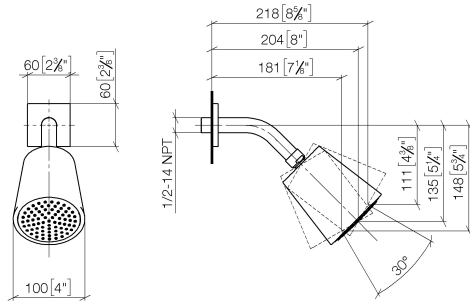

**Shower head - Champagne (22kt Gold)**

IMO

28 504 670

- 180-210mm projection
- ball-joint pivotable through 30°
- PURIFY RAIN, max. flow rate 7 l/min (at 3 bar)
- with anti-scale system
- spray head Ø 100mm
- rosette 60 x 60 mm
- 1/2" connection
- Function from: 6 l/min

Fits: IMO, MEM, CL.1, CYO

	Champagne (22kt Gold)	28 504 670-47
	Chrome	28 504 670-00
	Brushed Platinum	28 504 670-06
	Platinum	28 504 670-08
	Dark Chrome	28 504 670-19
	Brushed Light Gold	28 504 670-27
	Brushed Durabronze (23kt Gold)	28 504 670-28
	Matte Black	28 504 670-33
	Brushed Champagne (22kt Gold)	28 504 670-46
	Brushed Chrome	28 504 670-93
	Brushed Dark Platinum	28 504 670-99

**Recommended miscellaneous**

- Concealed wall elbow -** 35 085 970 90
- max. recess depth 163 mm
  - min. recess depth 90 mm

28 504 670

mm [inches]

Flow rate chart

Certificates

LGA\_19924.

28 504 670

### Spare parts list

No.	Item Number	Name	Quantity used	Delivery time
1	09 27 98 003-47	rosette	1	30
2	09 31 11 048 90	pin	1	2
3	90 14 10 026 00 90	seal	1	2
4	09 11 03 011-47	connection	1	30
5	90 14 20 002 00 90	seal	1	2
6	90 12 05 054 00-47	shower	1	30