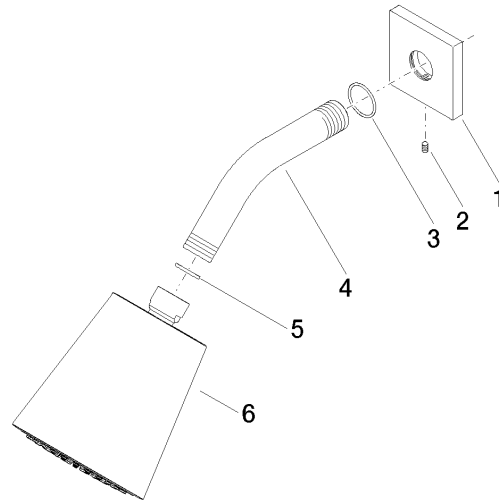

Shower head - Brushed Dark Platinum

IMO

28 504 670

- 180-210mm projection
- ball-joint pivotable through 30°
- PURIFY RAIN, max. flow rate 7 l/min (at 3 bar)
- with anti-scale system
- spray head Ø 100mm
- rosette 60 x 60 mm
- 1/2" connection
- Function from: 6 l/min

Recommended miscellaneous

- Concealed wall elbow -** 35 085 970 90
- max. recess depth 163 mm
 - min. recess depth 90 mm

28 504 670

mm [inches]

Flow rate chart

Certificates

LGA_19924.

28 504 670

Spare parts list

No.	Item Number	Name	Quantity used	Delivery time
1	09 27 98 003-99	rosette	1	30
2	09 31 11 048 90	pin	1	2
3	90 14 10 026 00 90	seal	1	2
4	09 11 03 011-99	connection	1	30
5	90 14 20 002 00 90	seal	1	2
6	90 12 05 054 00-99	shower	1	30