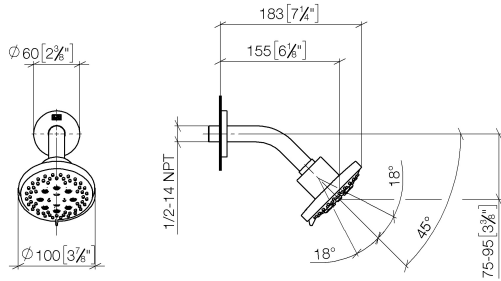

DORNBACHT YAMOU Shower head - Soft Black

28 504 831

- 180-210mm projection
- ball-joint pivotable through 30°
- normal flow
- with anti-scale system
- spray head Ø 100mm
- rosette Ø 55 mm
- 1/2" connection
- max. flow 7.6 l/min
- rosette Ø 55 mm
- WRAS 240202028

	Soft Black	28 504 831-69
	Chrome	28 504 831-00

Recommended miscellaneous

Concealed wall elbow - 35 085 970 90

DORNBRAUCHT YAMOU Shower head - Soft Black

28 504 831

mm [inches]

Flow rate chart

Certificates

LGA_28661.

WRAS_240202028.

DORNBACHT YAMOU Shower head - Soft Black

28 504 831

Spare parts list

No.	Item Number	Name	Quantity used	Delivery time
1	90 27 83 018 00-69	rosette	1	2
2	90 11 03 011 10-69	connection	1	2