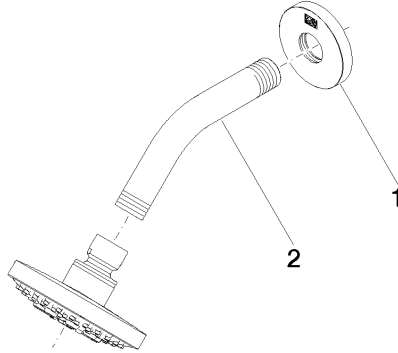

DORNBACHT YAMOU Shower head - Soft Black

28 504 831

- 180-210mm projection
- ball-joint pivotable through 30°
- normal flow
- with anti-scale system
- spray head Ø 100mm
- rosette Ø 55 mm
- 1/2" connection
- max. flow 7.6 l/min
- rosette Ø 55 mm
- WRAS 240202028

	Soft Black	28 504 831-69
	Chrome	28 504 831-00

Recommended miscellaneous

Concealed wall elbow - 35 085 970 90

DORNBRAUCHT YAMOU Shower head - Soft Black

28 504 831

mm [inches]

Flow rate chart

Certificates

LGA_28661.

WRAS_240202028.

DORNBACHT YAMOU Shower head - Soft Black

28 504 831

Spare parts list

No.	Item Number	Name	Quantity used	Delivery time
1	90 27 83 018 00-69	rosette	1	2
2	90 11 03 011 10-69	connection	1	2