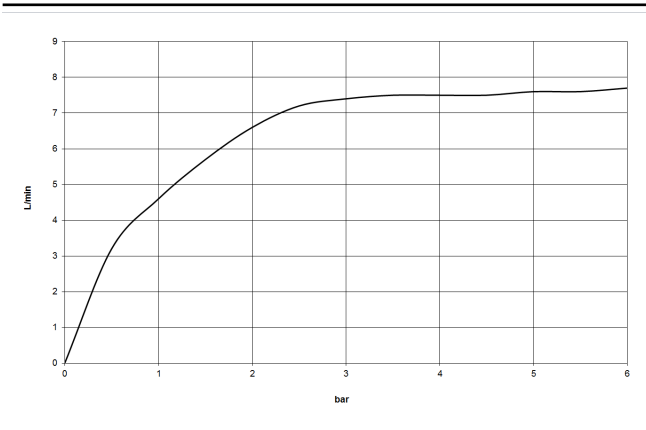

DORNBACHT YAMOU Shower head - Soft Black

28 504 831

- 180-210mm projection
- ball-joint pivotable through 30°
- normal flow
- with anti-scale system
- spray head Ø 100mm
- rosette Ø 55 mm
- 1/2" connection
- max. flow 7.6 l/min
- rosette Ø 55 mm
- WRAS 240202028

	Soft Black	28 504 831-69
	Chrome	28 504 831-00

Recommended miscellaneous

Concealed wall elbow - 35 085 970 90

DORNBRAUCHT YAMOU Shower head - Soft Black

28 504 831

mm [inches]

Flow rate chart

Certificates