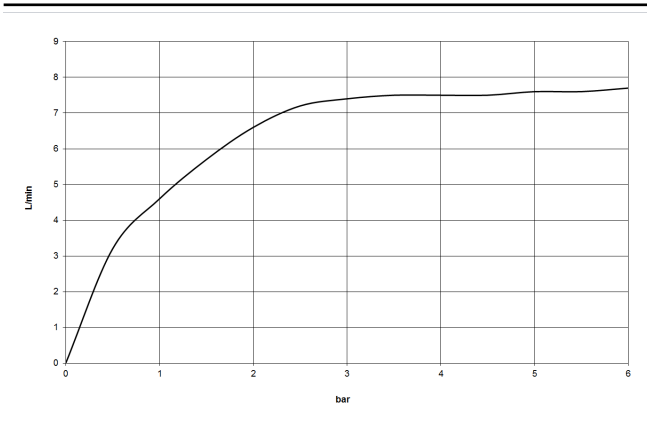

DORNBACHT YARRE Shower head - Chrome

28 504 832

- 180-210mm projection
- ball-joint pivotable through 30°
- normal flow
- with anti-scale system
- spray head Ø 100mm
- rosette Ø 55 mm
- 1/2" connection
- max. flow 7.6 l/min
- rosette Ø 55 mm
- WRAS 240202028

Chrome

28 504 832-00

Soft Black

28 504 832-69

Recommended miscellaneous

Concealed wall elbow -

35 085 970 90

DORNBRACHT YARRE Shower head - Chrome

28 504 832

mm [inches]

Flow rate chart

Certificates

LGA_28661.

WRAS_240202028.

DORNBACHT YARRE Shower head - Chrome

28 504 832