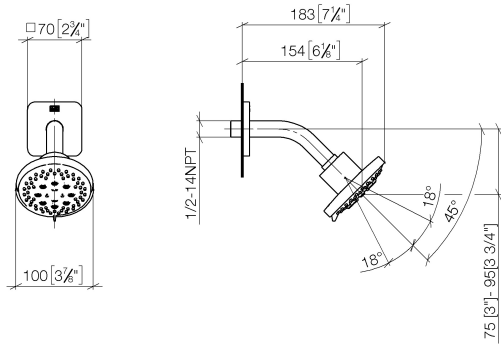

DORNBACHT YARRE Shower head - Chrome

28 504 832

- 180-210mm projection
- ball-joint pivotable through 30°
- normal flow
- with anti-scale system
- spray head Ø 100mm
- rosette Ø 55 mm
- 1/2" connection
- max. flow 7.6 l/min
- rosette Ø 55 mm
- WRAS 240202028

Chrome

28 504 832-00

Soft Black

28 504 832-69

Recommended miscellaneous

Concealed wall elbow -

35 085 970 90

DORNBRACHT YARRE Shower head - Chrome

28 504 832

mm [inches]

Flow rate chart

Certificates

LGA_28661.

WRAS_240202028.

DORNBACHT YARRE Shower head - Chrome

28 504 832

Spare parts list

No.	Item Number	Name	Quantity used	Delivery time
1	90 27 83 016 00-00	rosette	1	2
2	90 11 03 011 10-00	connection	1	2