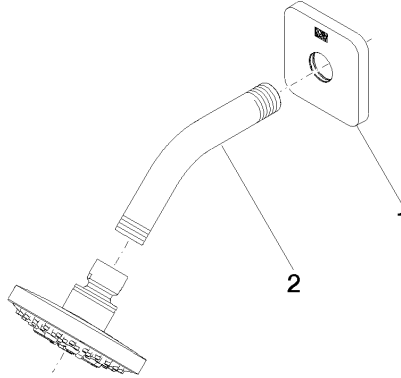

DORNBACHT YARRE Shower head - Chrome

28 504 832

- 180-210mm projection
- ball-joint pivotable through 30°
- normal flow
- with anti-scale system
- spray head Ø 100mm
- rosette Ø 55 mm
- 1/2" connection
- max. flow 7.6 l/min
- rosette Ø 55 mm
- WRAS 240202028

Chrome

28 504 832-00

Soft Black

28 504 832-69

Recommended miscellaneous

Concealed wall elbow -

35 085 970 90

DORNBRACHT YARRE Shower head - Chrome

28 504 832

mm [inches]

Flow rate chart

Certificates

LGA_28661.

WRAS_240202028.

DORNBACHT YARRE Shower head - Chrome

28 504 832

Spare parts list

No.	Item Number	Name	Quantity used	Delivery time
1	90 27 83 016 00-00	rosette	1	2
2	90 11 03 011 10-00	connection	1	2