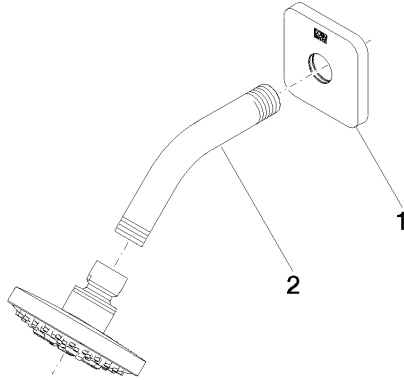

DORNBACHT YARRE Shower head - Soft Black

28 504 832

- 180-210mm projection
- ball-joint pivotable through 30°
- normal flow
- with anti-scale system
- spray head Ø 100mm
- rosette Ø 55 mm
- 1/2" connection
- max. flow 7.6 l/min
- rosette Ø 55 mm
- WRAS 240202028

LGA_28

WRAS_240202

DORNBACHT YARRE Shower head - Soft Black

28 504 832

Product version from 1/1/2023

DORNBACHT YARRE Shower head - Soft Black

28 504 832

Spare parts list