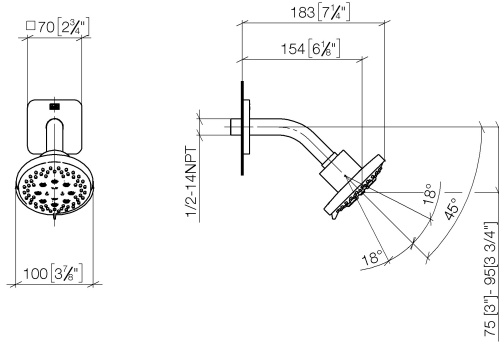

DORNBACHT YARRE Shower head - Soft Black

28 504 832

- 180-210mm projection
- ball-joint pivotable through 30°
- normal flow
- with anti-scale system
- spray head Ø 100mm
- rosette Ø 55 mm
- 1/2" connection
- max. flow 7.6 l/min
- rosette Ø 55 mm
- WRAS 240202028

	Soft Black	28 504 832-69
	Chrome	28 504 832-00

Recommended miscellaneous

Concealed wall elbow - 35 085 970 90

DORNBRACHT YARRE Shower head - Soft Black

28 504 832

mm [inches]

Flow rate chart

Codes & Standards

DIN 4109

ISO 3822

Scottish Water
Byelaws

UK Water Supply
Regulations

Ü-Zeichen

DORNBACHT YARRE Shower head - Soft Black

28 504 832

Certificates

LGA_28

WRAS_240202

DORNBACHT YARRE Shower head - Soft Black

28 504 832

Product version from 1/1/2023

DORNBACHT YARRE Shower head - Soft Black

28 504 832

Spare parts list