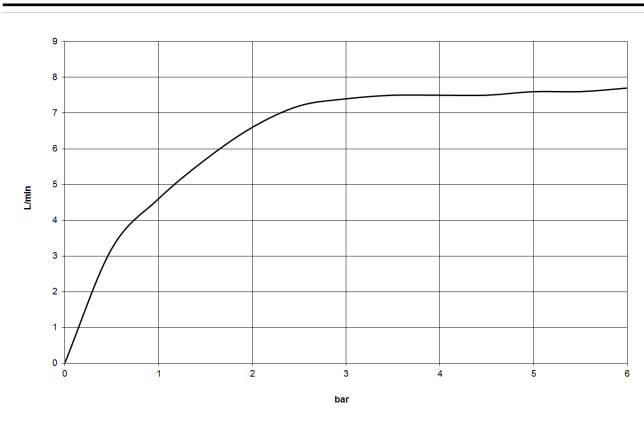

DORNBACHT YARRE Shower head - Soft Black

28 504 832

- 180-210mm projection
- ball-joint pivotable through 30°
- normal flow
- with anti-scale system
- spray head Ø 100mm
- rosette Ø 55 mm
- 1/2" connection
- max. flow 7.6 l/min
- rosette Ø 55 mm
- WRAS 240202028

	Soft Black	28 504 832-69
	Chrome	28 504 832-00

Recommended miscellaneous

Concealed wall elbow - 35 085 970 90

DORNBRACHT YARRE Shower head - Soft Black

28 504 832

mm [inches]

Flow rate chart

Codes & Standards

Product version from 1/1/2023

No.	Item Number	Name	Quantity used	Delivery time
	90 27 83 016 00-69	rosette	2	2