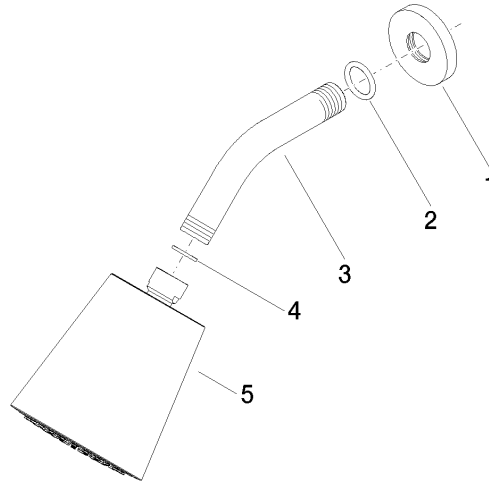

Shower head - Brushed Platinum

TARA

28 504 979

- 180-210mm projection
- ball-joint pivotable through 30°
- PURIFY RAIN, max. flow rate 7 l/min (at 3 bar)
- Function from: 6 l/min
- with anti-scale system
- spray head Ø 100mm
- rosette Ø 55 mm
- 1/2" connection

Recommended miscellaneous

- Concealed wall elbow -** 35 085 970 90
- max. recess depth 163 mm
 - min. recess depth 90 mm

28 504 979

mm [inches]

Flow rate chart

Certificates

DVGW_DW- LGA_19924.
6517DN0118.

28 504 979

Spare parts list

No.	Item Number	Name	Quantity used	Delivery time
1	09 27 22 003-06	rosette	1	10
2	90 14 10 026 00 90	seal	1	2
3	09 11 03 011-06	connection	1	10
4	90 14 20 002 00 90	seal	1	2
5	90 12 05 054 00-06	shower	1	10