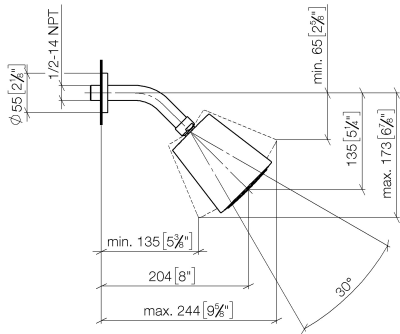

Shower head - Brushed Platinum

TARA

28 504 979

- 180-210mm projection
- ball-joint pivotable through 30°
- PURIFY RAIN, max. flow rate 7 l/min (at 3 bar)
- Function from: 6 l/min
- with anti-scale system
- spray head Ø 100mm
- rosette Ø 55 mm
- 1/2" connection

Fits: TARA, LISSÉ, VAIA, META

	Brushed Platinum	28 504 979-06
	Chrome	28 504 979-00
	Platinum	28 504 979-08
	Dark Chrome	28 504 979-19
	Light Gold	28 504 979-26
	Brushed Light Gold	28 504 979-27
	Brushed Durabrass (23kt Gold)	28 504 979-28
	Matte Black	28 504 979-33
	Brushed Bronze	28 504 979-42
	Brushed Champagne (22kt Gold)	28 504 979-46
	Champagne (22kt Gold)	28 504 979-47
	Brushed Chrome	28 504 979-93
	Brushed Dark Platinum	28 504 979-99

Recommended miscellaneous

- Concealed wall elbow -** 35 085 970 90
- max. recess depth 163 mm
 - min. recess depth 90 mm

28 504 979

mm [inches]

Flow rate chart

Certificates

DVGW_DW- LGA_19924.
6517DN0118.

28 504 979

Spare parts list

No.	Item Number	Name	Quantity used	Delivery time
1	09 27 22 003-06	rosette	1	10
2	90 14 10 026 00 90	seal	1	2
3	09 11 03 011-06	connection	1	10
4	90 14 20 002 00 90	seal	1	2
5	90 12 05 054 00-06	shower	1	10