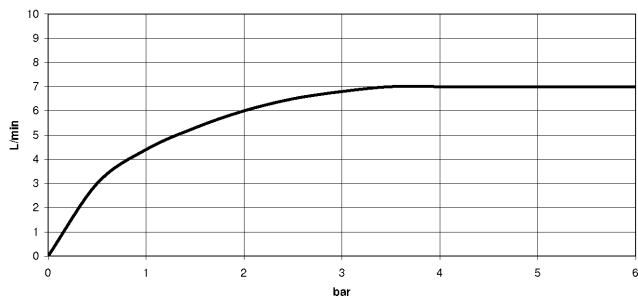

Shower head - Brushed Platinum

TARA

28 504 979

- 180-210mm projection
- ball-joint pivotable through 30°
- PURIFY RAIN, max. flow rate 7 l/min (at 3 bar)
- Function from: 6 l/min
- with anti-scale system
- spray head Ø 100mm
- rosette Ø 55 mm
- 1/2" connection

Recommended miscellaneous

- Concealed wall elbow -** 35 085 970 90
- max. recess depth 163 mm
 - min. recess depth 90 mm

28 504 979

mm [inches]

Flow rate chart

Certificates

DVGW_DW- LGA_19924.
6517DN0118.

28 504 979