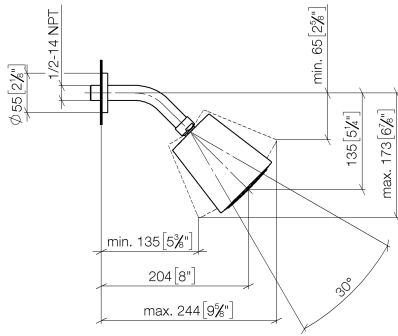

28 504 979

- 180-210mm projection
- ball-joint pivotable through 30°
- PURIFY RAIN, max. flow rate 7 l/min (at 3 bar)
- Function from: 6 l/min
- with anti-scale system
- spray head Ø 100mm
- rosette Ø 55 mm
- 1/2" connection

Fits: TARA, LISSÉ, VAIA, META

	Light Gold	28 504 979-26
	Chrome	28 504 979-00
	Brushed Platinum	28 504 979-06
	Platinum	28 504 979-08
	Dark Chrome	28 504 979-19
	Brushed Light Gold	28 504 979-27
	Brushed Durabronze (23kt Gold)	28 504 979-28
	Matte Black	28 504 979-33
	Brushed Bronze	28 504 979-42
	Brushed Champagne (22kt Gold)	28 504 979-46
	Champagne (22kt Gold)	28 504 979-47
	Brushed Chrome	28 504 979-93
	Brushed Dark Platinum	28 504 979-99

28 504 979

mm [inches]

Flow rate chart

Certificates

DVGW_DW- LGA_19924.
6517DN0118.

28 504 979

Parts for other finishes can be found here: [Chrome](#)

Spare parts list

No.	Item Number	Name	Quantity used	Delivery time
1	09 27 22 003-26	rosette	1	60
2	90 14 10 026 00 90	seal	1	2
3	09 11 03 011-26	connection	1	60
4	90 14 20 002 00 90	seal	1	2
5	90 12 05 054 00-26	shower	1	30