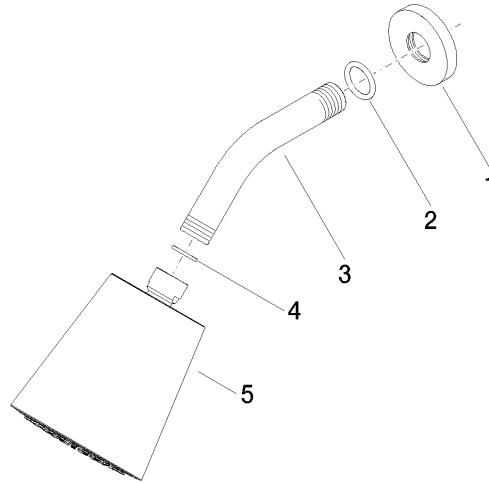

28 504 979

- 180-210mm projection
- ball-joint pivotable through 30°
- PURIFY RAIN, max. flow rate 7 l/min (at 3 bar)
- Function from: 6 l/min
- with anti-scale system
- spray head Ø 100mm
- rosette Ø 55 mm
- 1/2" connection

28 504 979

mm [inches]

Flow rate chart

Certificates

DVGW_DW- LGA_19924.
6517DN0118.

28 504 979

Parts for other finishes can be found here: [Chrome](#)

Spare parts list

No.	Item Number	Name	Quantity used	Delivery time
1	09 27 22 003-26	rosette	1	60
2	90 14 10 026 00 90	seal	1	2
3	09 11 03 011-26	connection	1	60
4	90 14 20 002 00 90	seal	1	2
5	90 12 05 054 00-26	shower	1	30