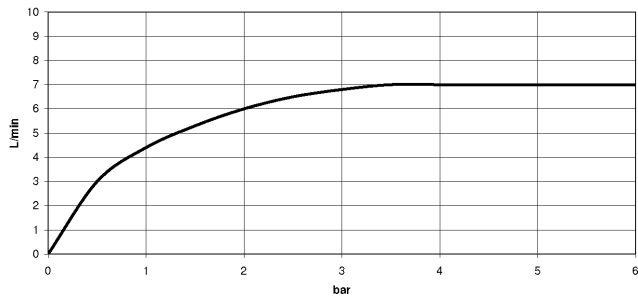

28 504 979

- 180-210mm projection
- ball-joint pivotable through 30°
- PURIFY RAIN, max. flow rate 7 l/min (at 3 bar)
- Function from: 6 l/min
- with anti-scale system
- spray head Ø 100mm
- rosette Ø 55 mm
- 1/2" connection

Fits: TARA, LISSÉ, VAIA, META

	Light Gold	28 504 979-26
	Chrome	28 504 979-00
	Brushed Platinum	28 504 979-06
	Platinum	28 504 979-08
	Dark Chrome	28 504 979-19
	Brushed Light Gold	28 504 979-27
	Brushed Durabronze (23kt Gold)	28 504 979-28
	Matte Black	28 504 979-33
	Brushed Bronze	28 504 979-42
	Brushed Champagne (22kt Gold)	28 504 979-46
	Champagne (22kt Gold)	28 504 979-47
	Brushed Chrome	28 504 979-93
	Brushed Dark Platinum	28 504 979-99

28 504 979

mm [inches]

Flow rate chart

Certificates

DVGW_DW- LGA_19924.
6517DN0118.

28 504 979

Parts for other finishes can be found here: [Chrome](#)

Spare parts list

No.	Item Number	Name	Quantity used	Delivery time
1	09 27 22 003-26	rosette	1	60
2	90 14 10 026 00 90	seal	1	2
3	09 11 03 011-26	connection	1	60
4	90 14 20 002 00 90	seal	1	2
5	90 12 05 054 00-26	shower	1	30