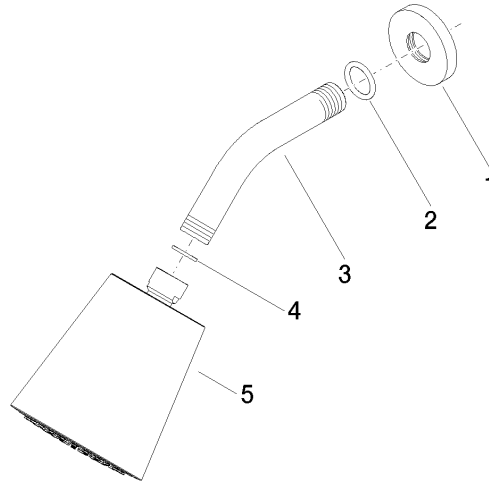

28 504 979

- 180-210mm projection
- ball-joint pivotable through 30°
- PURIFY RAIN, max. flow rate 7 l/min (at 3 bar)
- Function from: 6 l/min
- with anti-scale system
- spray head Ø 100mm
- rosette Ø 55 mm
- 1/2" connection

28 504 979

mm [inches]

Flow rate chart

Certificates

DVGW_DW- LGA_19924.
6517DN0118.

28 504 979

Parts for other finishes can be found here: [Chrome](#)

Spare parts list

No.	Item Number	Name	Quantity used	Delivery time
1	09 27 22 003-27	rosette	1	60
2	90 14 10 026 00 90	seal	1	2
3	09 11 03 011-27	connection	1	60
4	90 14 20 002 00 90	seal	1	2
5	90 12 05 054 00-27	shower	1	30