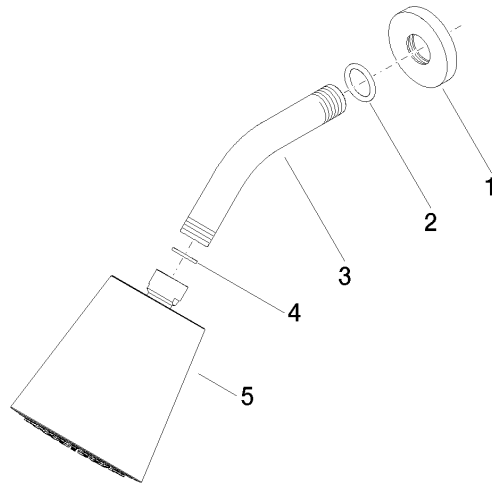

28 504 979

- 180-210mm projection
- ball-joint pivotable through 30°
- PURIFY RAIN, max. flow rate 7 l/min (at 3 bar)
- Function from: 6 l/min
- with anti-scale system
- spray head Ø 100mm
- rosette Ø 55 mm
- 1/2" connection

28 504 979

mm [inches]

Flow rate chart

Certificates

DVGW_DW- LGA_19924.
6517DN0118.

28 504 979

Parts for other finishes can be found here: [Chrome](#)

Spare parts list

No.	Item Number	Name	Quantity used	Delivery time
1	09 27 22 003-33	rosette	1	30
2	90 14 10 026 00 90	seal	1	2
3	09 11 03 011-33	connection	1	30
4	90 14 20 002 00 90	seal	1	2
5	90 12 05 054 00-33	shower	1	30