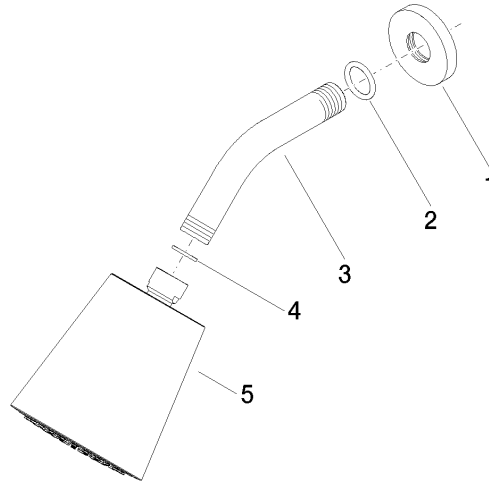

28 504 979

- 180-210mm projection
- ball-joint pivotable through 30°
- PURIFY RAIN, max. flow rate 7 l/min (at 3 bar)
- Function from: 6 l/min
- with anti-scale system
- spray head Ø 100mm
- rosette Ø 55 mm
- 1/2" connection

28 504 979

mm [inches]

Flow rate chart

Certificates

DVGW_DW- LGA_19924.
6517DN0118.

28 504 979

Parts for other finishes can be found here: [Chrome](#)

Spare parts list

No.	Item Number	Name	Quantity used	Delivery time
1	09 27 22 003-42	rosette	1	60
2	90 14 10 026 00 90	seal	1	2
3	09 11 03 011-42	connection	1	60
4	90 14 20 002 00 90	seal	1	2
5	90 12 05 054 00-42	shower	1	30