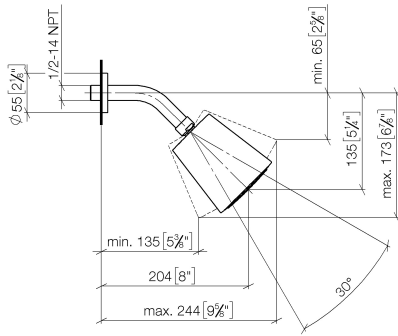

28 504 979

- 180-210mm projection
- ball-joint pivotable through 30°
- PURIFY RAIN, max. flow rate 7 l/min (at 3 bar)
- Function from: 6 l/min
- with anti-scale system
- spray head Ø 100mm
- rosette Ø 55 mm
- 1/2" connection

Fits: TARA, LISSÉ, VAIA, META

	Brushed Bronze	28 504 979-42
	Chrome	28 504 979-00
	Brushed Platinum	28 504 979-06
	Platinum	28 504 979-08
	Dark Chrome	28 504 979-19
	Light Gold	28 504 979-26
	Brushed Light Gold	28 504 979-27
	Brushed Durabronze (23kt Gold)	28 504 979-28
	Matte Black	28 504 979-33
	Brushed Champagne (22kt Gold)	28 504 979-46
	Champagne (22kt Gold)	28 504 979-47
	Brushed Chrome	28 504 979-93
	Brushed Dark Platinum	28 504 979-99

28 504 979

mm [inches]

Flow rate chart

Certificates

DVGW_DW- LGA_19924.
6517DN0118.

28 504 979

Parts for other finishes can be found here: [Chrome](#)

Spare parts list

No.	Item Number	Name	Quantity used	Delivery time
1	09 27 22 003-42	rosette	1	60
2	90 14 10 026 00 90	seal	1	2
3	09 11 03 011-42	connection	1	60
4	90 14 20 002 00 90	seal	1	2
5	90 12 05 054 00-42	shower	1	30