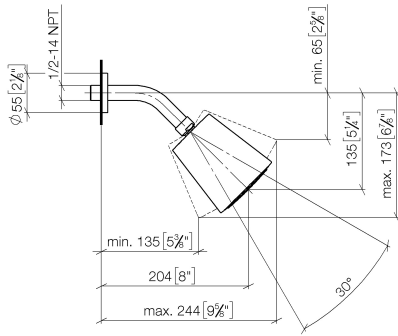

28 504 979

- 180-210mm projection
- ball-joint pivotable through 30°
- PURIFY RAIN, max. flow rate 7 l/min (at 3 bar)
- Function from: 6 l/min
- with anti-scale system
- spray head Ø 100mm
- rosette Ø 55 mm
- 1/2" connection

Fits: TARA, LISSÉ, VAIA, META

	Brushed Chrome	28 504 979-93
	Chrome	28 504 979-00
	Brushed Platinum	28 504 979-06
	Platinum	28 504 979-08
	Dark Chrome	28 504 979-19
	Light Gold	28 504 979-26
	Brushed Light Gold	28 504 979-27
	Brushed Durabronze (23kt Gold)	28 504 979-28
	Matte Black	28 504 979-33
	Brushed Bronze	28 504 979-42
	Brushed Champagne (22kt Gold)	28 504 979-46
	Champagne (22kt Gold)	28 504 979-47
	Brushed Dark Platinum	28 504 979-99

28 504 979

mm [inches]

Flow rate chart

Certificates

DVGW_DW- LGA_19924.
6517DN0118.

28 504 979

Parts for other finishes can be found here: [Chrome](#)

Spare parts list

No.	Item Number	Name	Quantity used	Delivery time
1	09 27 22 003-93	rosette	1	20
2	90 14 10 026 00 90	seal	1	2
3	09 11 03 011-93	connection	1	20
4	90 14 20 002 00 90	seal	1	2
5	90 12 05 054 00-93	shower	1	20