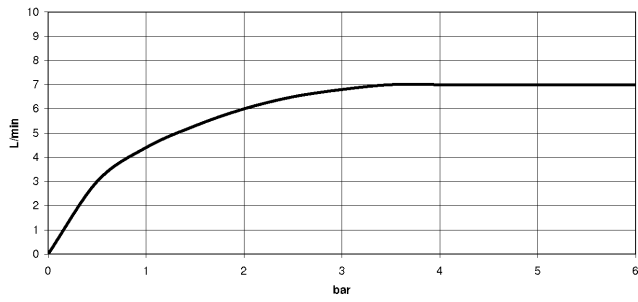

28 504 979

- 180-210mm projection
- ball-joint pivotable through 30°
- PURIFY RAIN, max. flow rate 7 l/min (at 3 bar)
- Function from: 6 l/min
- with anti-scale system
- spray head Ø 100mm
- rosette Ø 55 mm
- 1/2" connection

Fits: TARA, LISSÉ, VAIA, META

	Brushed Chrome	28 504 979-93
	Chrome	28 504 979-00
	Brushed Platinum	28 504 979-06
	Platinum	28 504 979-08
	Dark Chrome	28 504 979-19
	Light Gold	28 504 979-26
	Brushed Light Gold	28 504 979-27
	Brushed Durabronze (23kt Gold)	28 504 979-28
	Matte Black	28 504 979-33
	Brushed Bronze	28 504 979-42
	Brushed Champagne (22kt Gold)	28 504 979-46
	Champagne (22kt Gold)	28 504 979-47
	Brushed Dark Platinum	28 504 979-99

28 504 979

mm [inches]

Flow rate chart

Certificates

DVGW_DW- LGA_19924.
6517DN0118.

28 504 979

Parts for other finishes can be found here: [Chrome](#)

Spare parts list

No.	Item Number	Name	Quantity used	Delivery time
1	09 27 22 003-93	rosette	1	20
2	90 14 10 026 00 90	seal	1	2
3	09 11 03 011-93	connection	1	20
4	90 14 20 002 00 90	seal	1	2
5	90 12 05 054 00-93	shower	1	20