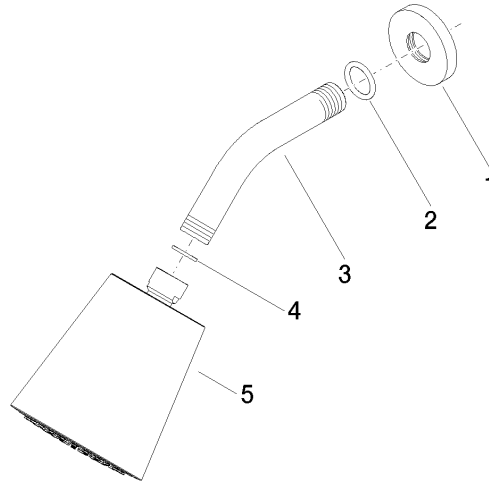

28 504 979

- 180-210mm projection
- ball-joint pivotable through 30°
- PURIFY RAIN, max. flow rate 7 l/min (at 3 bar)
- Function from: 6 l/min
- with anti-scale system
- spray head Ø 100mm
- rosette Ø 55 mm
- 1/2" connection

Fits: TARA, LISSÉ, VAIA, META

	Brushed Chrome	28 504 979-93
	Chrome	28 504 979-00
	Brushed Platinum	28 504 979-06
	Platinum	28 504 979-08
	Dark Chrome	28 504 979-19
	Light Gold	28 504 979-26
	Brushed Light Gold	28 504 979-27
	Brushed Durabronze (23kt Gold)	28 504 979-28
	Matte Black	28 504 979-33
	Brushed Bronze	28 504 979-42
	Brushed Champagne (22kt Gold)	28 504 979-46
	Champagne (22kt Gold)	28 504 979-47
	Brushed Dark Platinum	28 504 979-99

28 504 979

mm [inches]

Flow rate chart

Certificates

DVGW_DW- LGA_19924.
6517DN0118.

28 504 979

Parts for other finishes can be found here: [Chrome](#)

Spare parts list

No.	Item Number	Name	Quantity used	Delivery time
1	09 27 22 003-93	rosette	1	20
2	90 14 10 026 00 90	seal	1	2
3	09 11 03 011-93	connection	1	20
4	90 14 20 002 00 90	seal	1	2
5	90 12 05 054 00-93	shower	1	20