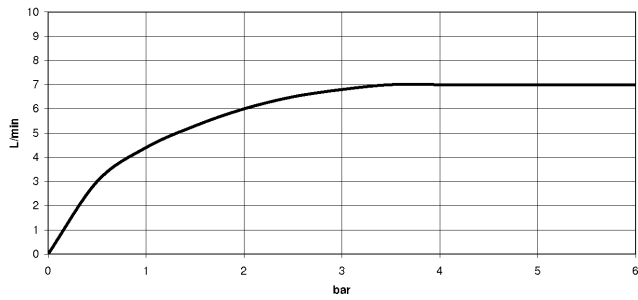

Shower head - Brushed Dark Platinum

TARA

28 504 979

- 180-210mm projection
- ball-joint pivotable through 30°
- PURIFY RAIN, max. flow rate 7 l/min (at 3 bar)
- Function from: 6 l/min
- with anti-scale system
- spray head Ø 100mm
- rosette Ø 55 mm
- 1/2" connection

Recommended miscellaneous

- Concealed wall elbow -** 35 085 970 90
- max. recess depth 163 mm
 - min. recess depth 90 mm

28 504 979

mm [inches]

Flow rate chart

Certificates

DVGW_DW- LGA_19924.
6517DN0118.

28 504 979