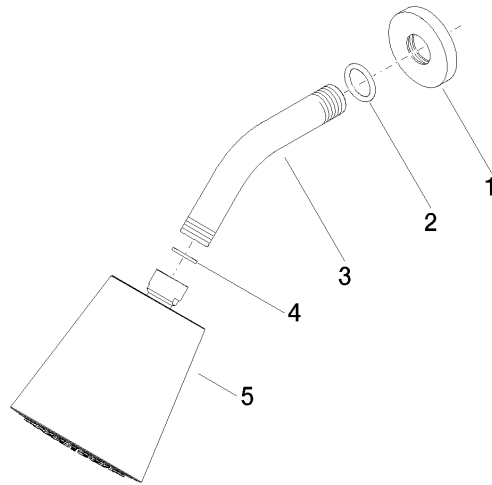

Shower head - Brushed Dark Platinum

TARA

28 504 979

- 180-210mm projection
- ball-joint pivotable through 30°
- PURIFY RAIN, max. flow rate 7 l/min (at 3 bar)
- Function from: 6 l/min
- with anti-scale system
- spray head Ø 100mm
- rosette Ø 55 mm
- 1/2" connection

Recommended miscellaneous

- Concealed wall elbow -** 35 085 970 90
- max. recess depth 163 mm
 - min. recess depth 90 mm

28 504 979

mm [inches]

Flow rate chart

Certificates

DVGW_DW- LGA_19924.
6517DN0118.

28 504 979

Spare parts list

No.	Item Number	Name	Quantity used	Delivery time
1	09 27 22 003-99	rosette	1	30
2	90 14 10 026 00 90	seal	1	2
3	09 11 03 011-99	connection	1	30
4	90 14 20 002 00 90	seal	1	2
5	90 12 05 054 00-99	shower	1	30