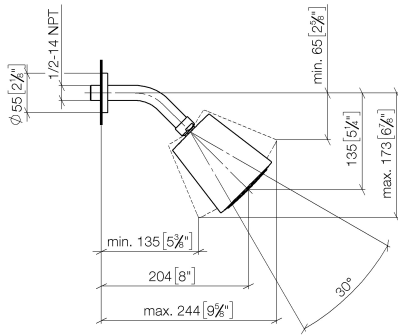

Shower head - Brushed Dark Platinum

TARA

28 504 979

- 180-210mm projection
- ball-joint pivotable through 30°
- PURIFY RAIN, max. flow rate 7 l/min (at 3 bar)
- Function from: 6 l/min
- with anti-scale system
- spray head Ø 100mm
- rosette Ø 55 mm
- 1/2" connection

Fits: TARA, LISSÉ, VAIA, META

	Brushed Dark Platinum	28 504 979-99
	Chrome	28 504 979-00
	Brushed Platinum	28 504 979-06
	Platinum	28 504 979-08
	Dark Chrome	28 504 979-19
	Light Gold	28 504 979-26
	Brushed Light Gold	28 504 979-27
	Brushed Durabronze (23kt Gold)	28 504 979-28
	Matte Black	28 504 979-33
	Brushed Bronze	28 504 979-42
	Brushed Champagne (22kt Gold)	28 504 979-46
	Champagne (22kt Gold)	28 504 979-47
	Brushed Chrome	28 504 979-93

Recommended miscellaneous

- Concealed wall elbow -** 35 085 970 90
- max. recess depth 163 mm
 - min. recess depth 90 mm

28 504 979

mm [inches]

Flow rate chart

Certificates

DVGW_DW- LGA_19924.
6517DN0118.

28 504 979

Spare parts list

No.	Item Number	Name	Quantity used	Delivery time
1	09 27 22 003-99	rosette	1	30
2	90 14 10 026 00 90	seal	1	2
3	09 11 03 011-99	connection	1	30
4	90 14 20 002 00 90	seal	1	2
5	90 12 05 054 00-99	shower	1	30