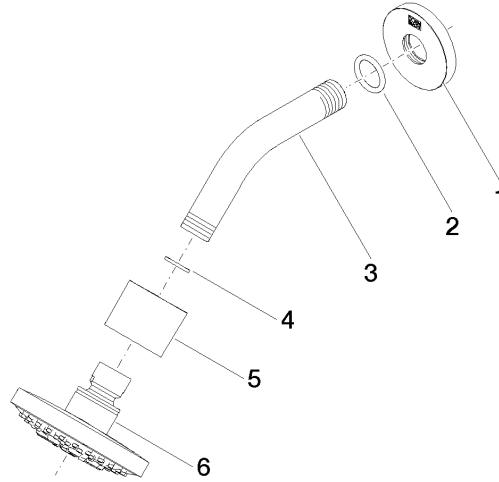

Shower head - Chrome

TARA

28 505 979

- 155mm projection
- ball-joint pivotable through 18° (in any direction)
- Three or five settings: PURIFY RAIN, COMPACT SOFT FLOW, COMPACT AQUAPRESSURE FLOW, max. flow rate 7.6 l/min (at 3 bar)
- with anti-scale system
- spray head Ø 100mm
- rosette Ø 60 mm
- 1/2" connection
- Function from: 5.5 l/min
- WRAS 2201056

Recommended miscellaneous

- Concealed wall elbow -** 35 085 970 90
- max. recess depth 163 mm
 - min. recess depth 90 mm

28 505 979

mm [inches]

Flow rate chart

Certificates

LGA_28661.

WRAS_2201056.

28 505 979

Spare parts list

No.	Item Number	Name	Quantity used	Delivery time
1	09 27 22 045-00	rosette	1	10
2	90 14 10 026 00 90	seal	1	2
3	09 11 03 011-00	connection	1	10
4	90 14 20 002 00 90	seal	1	2
5	09 11 01 191-00	cover	1	10
6	90 12 05 055 00-00	shower	1	10