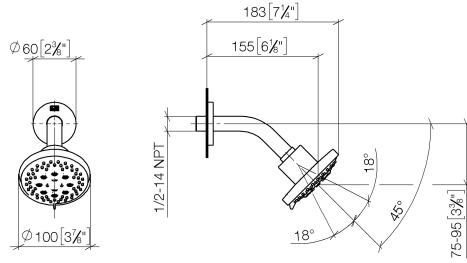

## Shower head - Brushed Platinum

TARA

28 505 979

- 155mm projection
- ball-joint pivotable through 18° (in any direction)
- Three or five settings: PURIFY RAIN, COMPACT SOFT FLOW, COMPACT AQUAPRESSURE FLOW, max. flow rate 7.6 l/min (at 3 bar)
- with anti-scale system
- spray head Ø 100mm
- rosette Ø 60 mm
- 1/2" connection
- Function from: 5.5 l/min
- WRAS 2201056

Fits: TARA, LISSÉ, VAIA, META

	Brushed Platinum	28 505 979-06
	Chrome	28 505 979-00
	Platinum	28 505 979-08
	Dark Chrome	28 505 979-19
	Light Gold	28 505 979-26
	Brushed Light Gold	28 505 979-27
	Brushed Durabrass (23kt Gold)	28 505 979-28
	Matte Black	28 505 979-33
	Brushed Bronze	28 505 979-42
	Brushed Champagne (22kt Gold)	28 505 979-46
	Champagne (22kt Gold)	28 505 979-47
	Brushed Chrome	28 505 979-93
	Brushed Dark Platinum	28 505 979-99

### Recommended miscellaneous

- Concealed wall elbow -** 35 085 970 90
- max. recess depth 163 mm
  - min. recess depth 90 mm

28 505 979

mm [inches]

Flow rate chart

Certificates

LGA\_28661.

WRAS\_2201056.

### Spare parts list

No.	Item Number	Name	Quantity used	Delivery time
1	09 27 22 045-06	rosette	1	10
2	90 14 10 026 00 90	seal	1	2
3	09 11 03 011-06	connection	1	10
4	90 14 20 002 00 90	seal	1	2
5	09 11 01 191-06	cover	1	10
6	90 12 05 055 00-06	shower	1	10