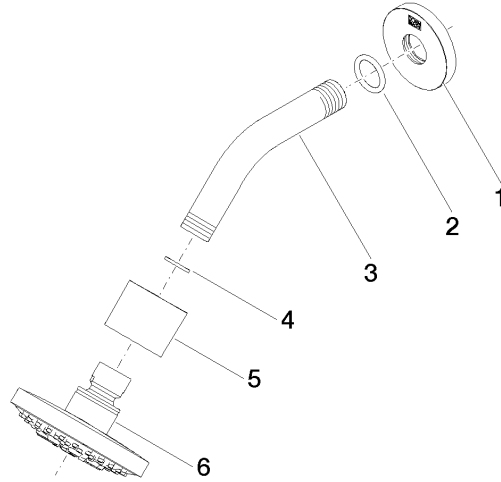

## Shower head - Brushed Platinum

TARA

28 505 979

- 155mm projection
- ball-joint pivotable through 18° (in any direction)
- Three or five settings: PURIFY RAIN, COMPACT SOFT FLOW, COMPACT AQUAPRESSURE FLOW, max. flow rate 7.6 l/min (at 3 bar)
- with anti-scale system
- spray head Ø 100mm
- rosette Ø 60 mm
- 1/2" connection
- Function from: 5.5 l/min
- WRAS 2201056

### Recommended miscellaneous

- Concealed wall elbow -** 35 085 970 90
- max. recess depth 163 mm
  - min. recess depth 90 mm

28 505 979

mm [inches]

Flow rate chart

Certificates

LGA\_28661.

WRAS\_2201056.

### Spare parts list

No.	Item Number	Name	Quantity used	Delivery time
1	09 27 22 045-06	rosette	1	10
2	90 14 10 026 00 90	seal	1	2
3	09 11 03 011-06	connection	1	10
4	90 14 20 002 00 90	seal	1	2
5	09 11 01 191-06	cover	1	10
6	90 12 05 055 00-06	shower	1	10