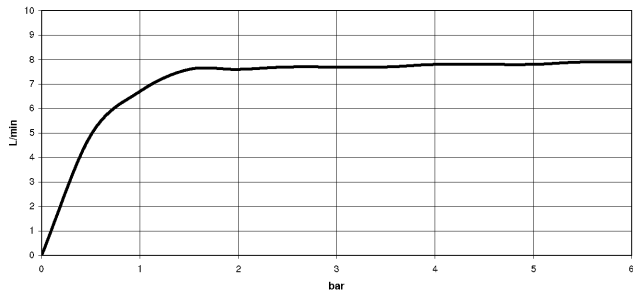

## Shower head - Brushed Platinum

TARA

28 505 979

- 155mm projection
- ball-joint pivotable through 18° (in any direction)
- Three or five settings: PURIFY RAIN, COMPACT SOFT FLOW, COMPACT AQUAPRESSURE FLOW, max. flow rate 7.6 l/min (at 3 bar)
- with anti-scale system
- spray head Ø 100mm
- rosette Ø 60 mm
- 1/2" connection
- Function from: 5.5 l/min
- WRAS 2201056

### Recommended miscellaneous

- Concealed wall elbow -** 35 085 970 90
- max. recess depth 163 mm
  - min. recess depth 90 mm

28 505 979

mm [inches]

Flow rate chart

Certificates

LGA\_28661.

WRAS\_2201056.