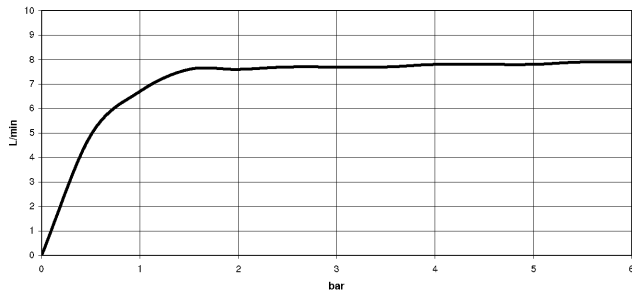

Shower head - Platinum

TARA

28 505 979

- 155mm projection
- ball-joint pivotable through 18° (in any direction)
- Three or five settings: PURIFY RAIN, COMPACT SOFT FLOW, COMPACT AQUAPRESSURE FLOW, max. flow rate 7.6 l/min (at 3 bar)
- with anti-scale system
- spray head Ø 100mm
- rosette Ø 60 mm
- 1/2" connection
- Function from: 5.5 l/min
- WRAS 2201056

Recommended miscellaneous

- Concealed wall elbow -** 35 085 970 90
- max. recess depth 163 mm
 - min. recess depth 90 mm

28 505 979

mm [inches]

Flow rate chart

Certificates

LGA_28661.

WRAS_2201056.