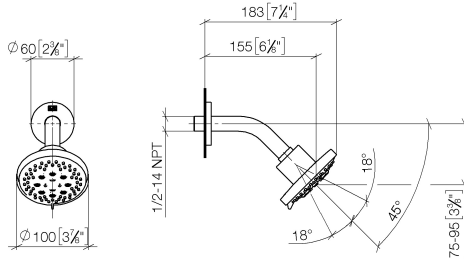

Shower head - Platinum

TARA

28 505 979

- 155mm projection
- ball-joint pivotable through 18° (in any direction)
- Three or five settings: PURIFY RAIN, COMPACT SOFT FLOW, COMPACT AQUAPRESSURE FLOW, max. flow rate 7.6 l/min (at 3 bar)
- with anti-scale system
- spray head Ø 100mm
- rosette Ø 60 mm
- 1/2" connection
- Function from: 5.5 l/min
- WRAS 2201056

Fits: TARA, LISSÉ, VAIA, META

	Platinum	28 505 979-08
	Chrome	28 505 979-00
	Brushed Platinum	28 505 979-06
	Dark Chrome	28 505 979-19
	Light Gold	28 505 979-26
	Brushed Light Gold	28 505 979-27
	Brushed Durabronze (23kt Gold)	28 505 979-28
	Matte Black	28 505 979-33
	Brushed Bronze	28 505 979-42
	Brushed Champagne (22kt Gold)	28 505 979-46
	Champagne (22kt Gold)	28 505 979-47
	Brushed Chrome	28 505 979-93
	Brushed Dark Platinum	28 505 979-99

Recommended miscellaneous

- Concealed wall elbow -** 35 085 970 90
- max. recess depth 163 mm
 - min. recess depth 90 mm

28 505 979

mm [inches]

Flow rate chart

Certificates

LGA_28661.

WRAS_2201056.

28 505 979

Spare parts list

No.	Item Number	Name	Quantity used	Delivery time
1	09 27 22 045-08	rosette	1	40
2	90 14 10 026 00 90	seal	1	2
3	09 11 03 011-08	connection	1	40
4	90 14 20 002 00 90	seal	1	2
5	09 11 01 191-08	cover	1	40
6	90 12 05 055 00-08	shower	1	40