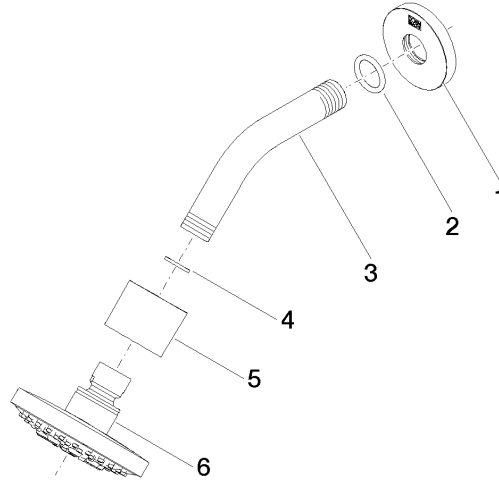

Shower head - Platinum

TARA

28 505 979

- 155mm projection
- ball-joint pivotable through 18° (in any direction)
- Three or five settings: PURIFY RAIN, COMPACT SOFT FLOW, COMPACT AQUAPRESSURE FLOW, max. flow rate 7.6 l/min (at 3 bar)
- with anti-scale system
- spray head Ø 100mm
- rosette Ø 60 mm
- 1/2" connection
- Function from: 5.5 l/min
- WRAS 2201056

Recommended miscellaneous

- Concealed wall elbow -** 35 085 970 90
- max. recess depth 163 mm
 - min. recess depth 90 mm

28 505 979

mm [inches]

Flow rate chart

Certificates

LGA_28661.

WRAS_2201056.

28 505 979

Spare parts list

No.	Item Number	Name	Quantity used	Delivery time
1	09 27 22 045-08	rosette	1	40
2	90 14 10 026 00 90	seal	1	2
3	09 11 03 011-08	connection	1	40
4	90 14 20 002 00 90	seal	1	2
5	09 11 01 191-08	cover	1	40
6	90 12 05 055 00-08	shower	1	40