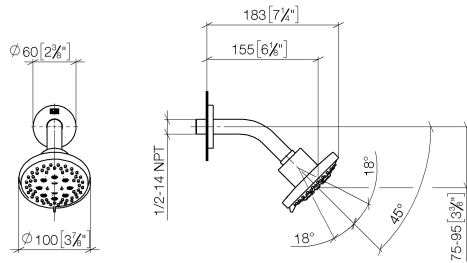

## Shower head - Dark Chrome

TARA

28 505 979

- 155mm projection
- ball-joint pivotable through 18° (in any direction)
- Three or five settings: PURIFY RAIN, COMPACT SOFT FLOW, COMPACT AQUAPRESSURE FLOW, max. flow rate 7.6 l/min (at 3 bar)
- with anti-scale system
- spray head Ø 100mm
- rosette Ø 60 mm
- 1/2" connection
- Function from: 5.5 l/min
- WRAS 2201056

Fits: TARA, LISSÉ, VAIA, META

	Dark Chrome	28 505 979-19
	Chrome	28 505 979-00
	Brushed Platinum	28 505 979-06
	Platinum	28 505 979-08
	Light Gold	28 505 979-26
	Brushed Light Gold	28 505 979-27
	Brushed Durabrass (23kt Gold)	28 505 979-28
	Matte Black	28 505 979-33
	Brushed Bronze	28 505 979-42
	Brushed Champagne (22kt Gold)	28 505 979-46
	Champagne (22kt Gold)	28 505 979-47
	Brushed Chrome	28 505 979-93
	Brushed Dark Platinum	28 505 979-99

### Recommended miscellaneous

- Concealed wall elbow -** 35 085 970 90
- max. recess depth 163 mm
  - min. recess depth 90 mm

28 505 979

mm [inches]

Flow rate chart

Certificates

LGA\_28661.

WRAS\_2201056.